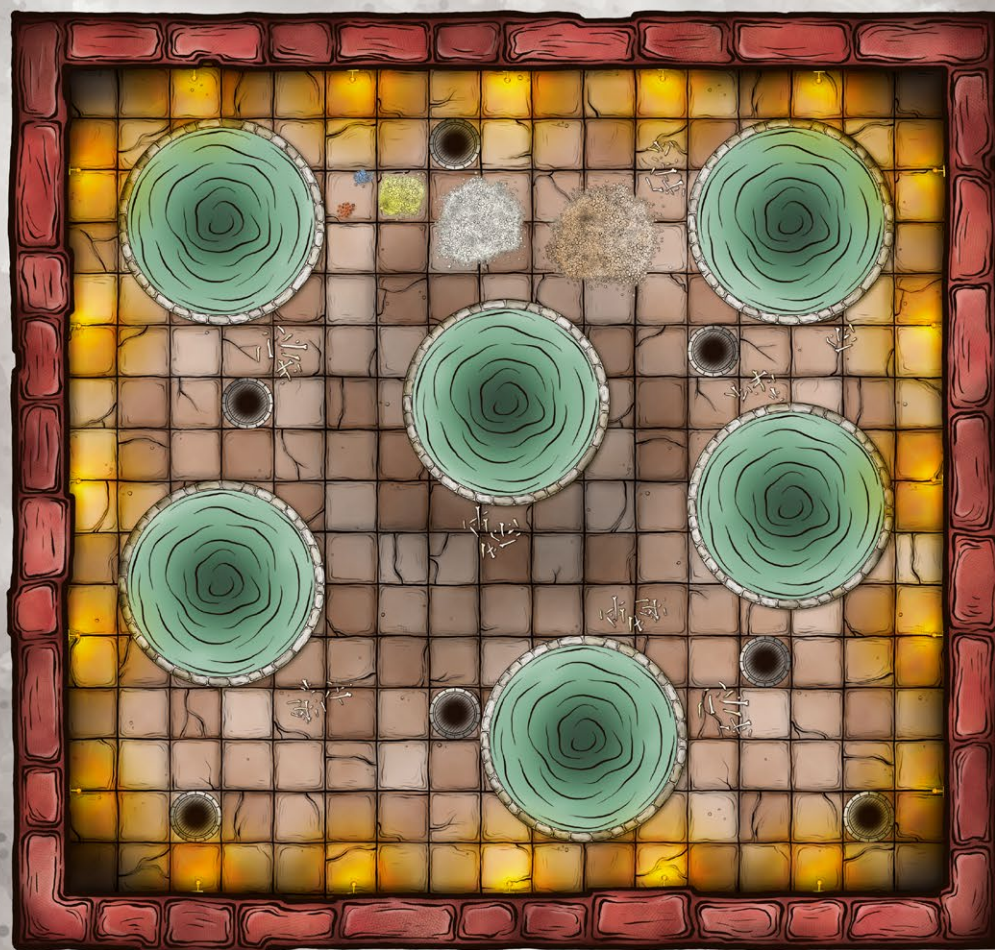

ALLIE BRIGGS

Caves of the Cockatrice

1 square = 5 feet

BRIGGS

The Lair of Lord Whiskers

Last Call at Nevermind

XAVIER BEAUDLET

Nature's Rage

ENMANUEL MARTINEZ

1 square = 5 feet

1 Square = 5 feet

1 Square = 5 feet

1 square = 5 feet

JACK KAISER

1 Square = 5 feet

VICTOR LEZA MORENO

1 square = 5 feet

Korrington Academy

VICTOR LEZA MORENO

1 square = 5 feet

V
L
2020

1 Square = 5 Feet

1 Square = 5 Feet

(Top)

Side View

(Bottom)

VICTOR LEZA MORENO

1 square = 10 feet

Blade Queen's Throne

JACK KAISER

Hells' Heart

JACK KAISER