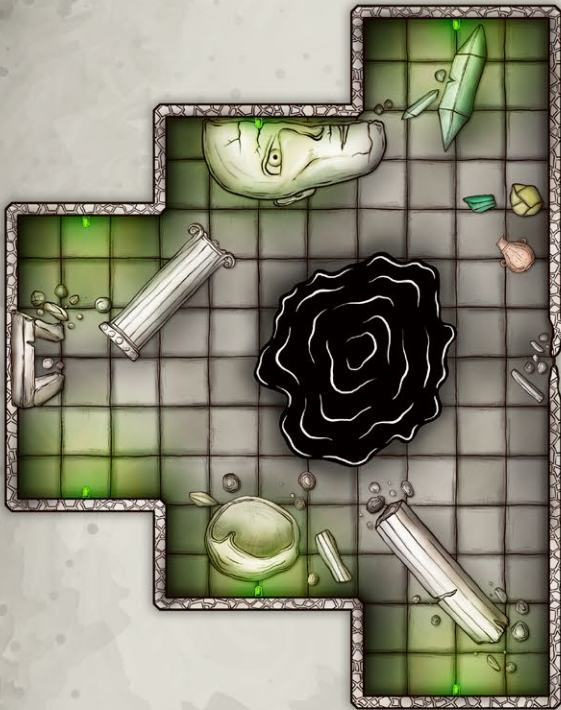

ENMANUEL MARTINEZ

1 square = 5 feet

1 Square = 5 feet

1 Square = 5 feet

1 square = 5 feet

JACK KAISER

1 Square = 5 feet

VICTOR LEZA MORENO

1 square = 5 feet

Korrington Academy

VICTOR LEZA MORENO

1 square = 5 feet

V
L
2020

1 Square = 5 Feet

1 Square = 5 Feet

(Top)

Side View

(Bottom)

VICTOR LEZA MORENO

1 square = 10 feet

Blade Queen's Throne

JACK KAISER

Hells' Heart

JACK KAISER

1 Square = 10 Feet

Put the Monster Back