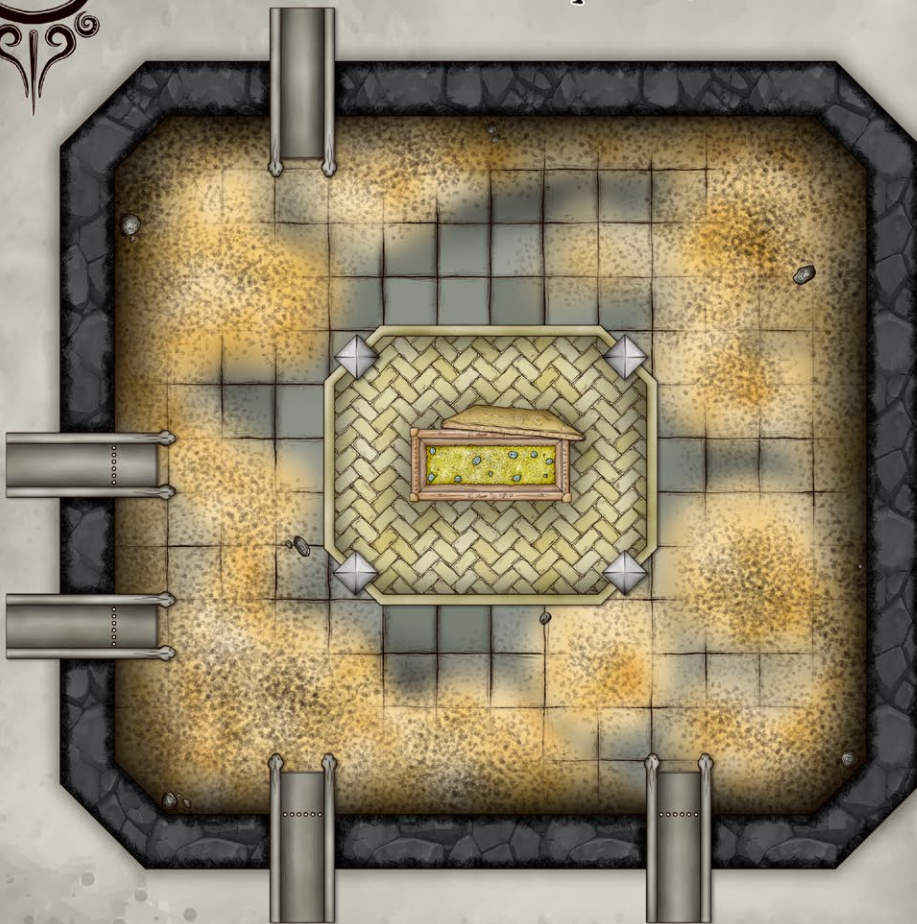

1 square = 5 feet

Korrington Academy

VICTOR LEZA MORENO

1 square = 5 feet

V
L
2020

1 Square = 5 Feet

1 Square = 5 Feet

(Top)

Side View

(Bottom)

VICTOR LEZA MORENO

1 square = 10 feet

Blade Queen's Throne

JACK KAISER

Hells' Heart

JACK KAISER