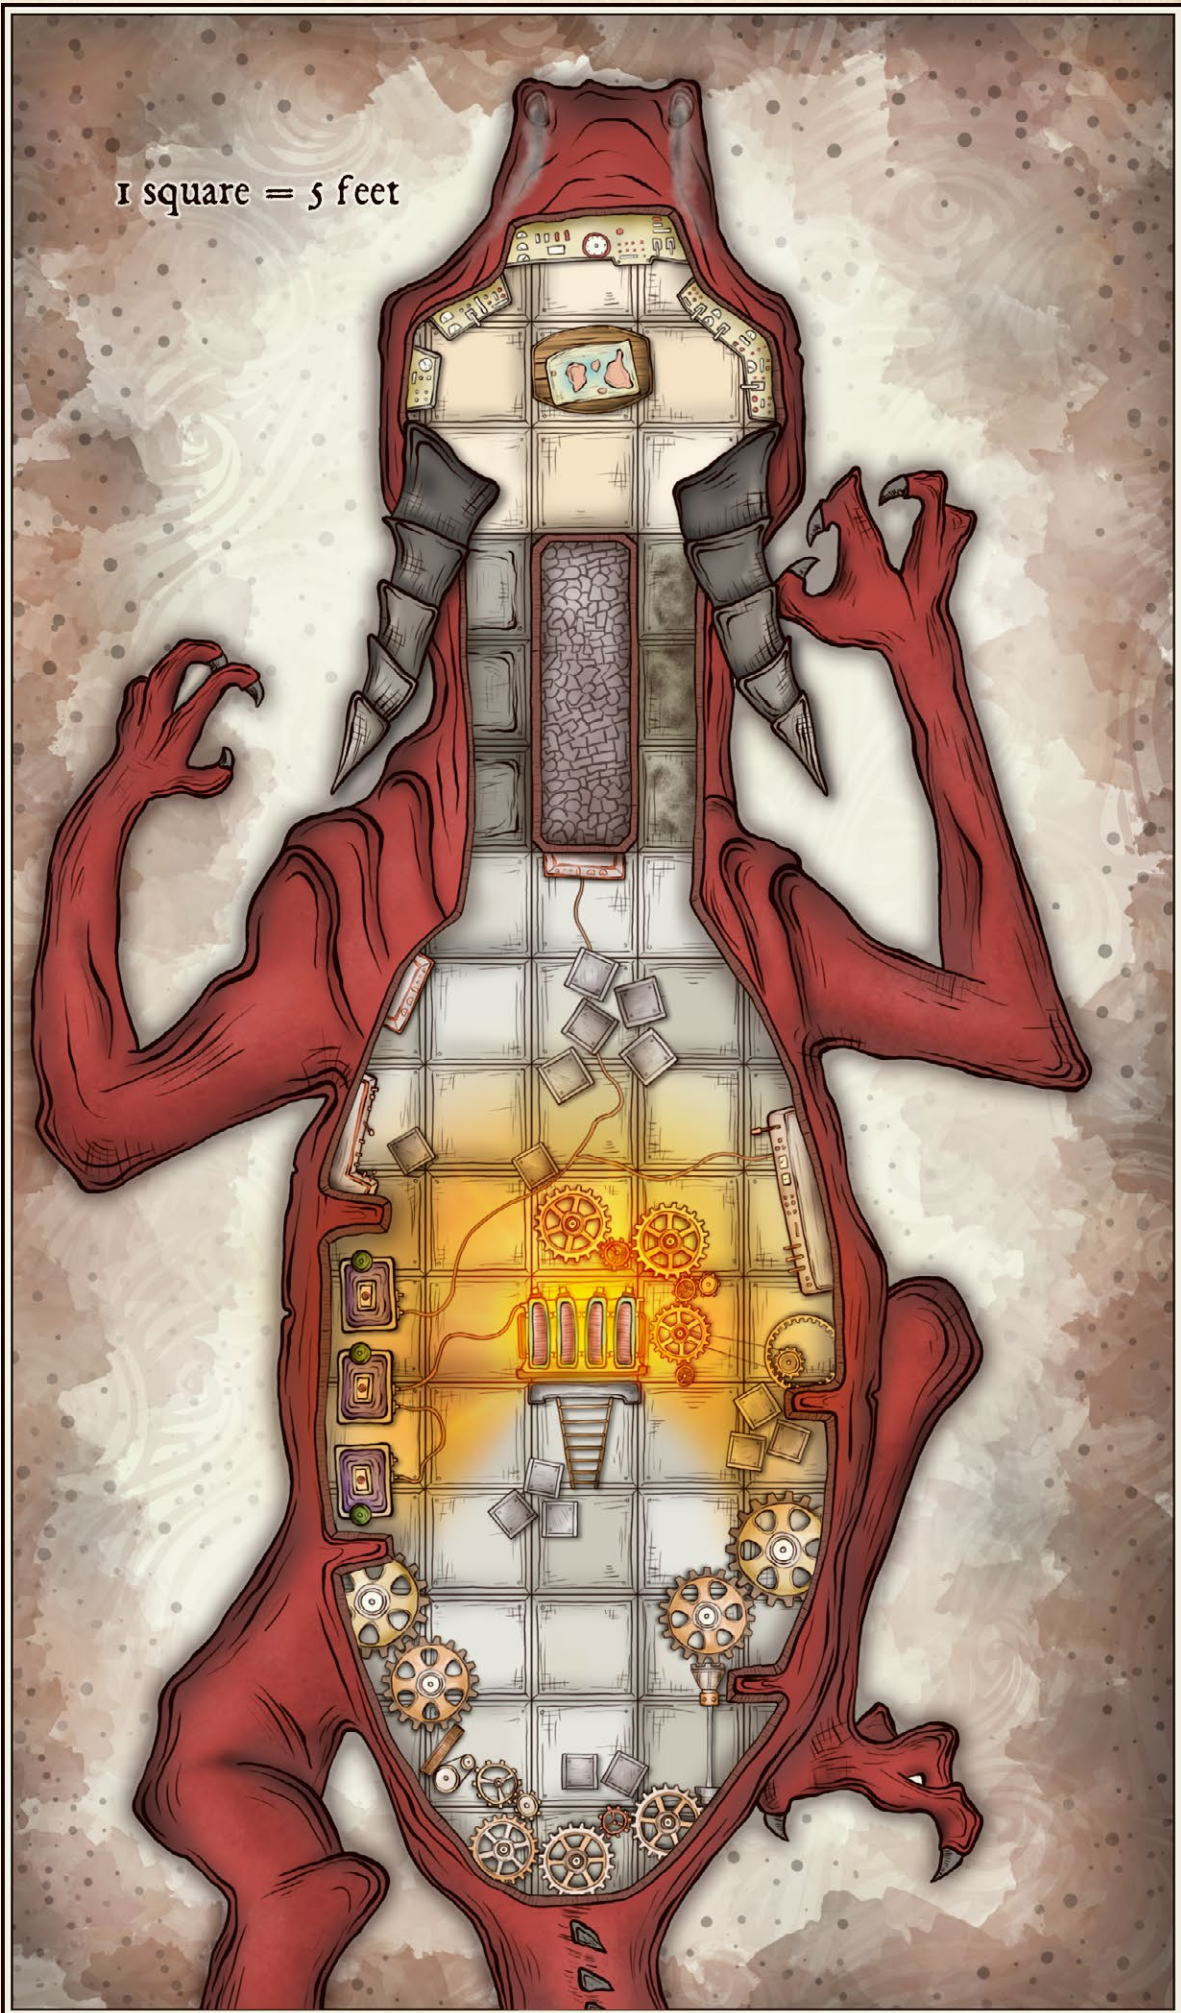

CARTOGRAPHY

Elven Tower, Diana Muñoz, Alex VanDerAa

COVER

Jack Kaiser

Caves of the Cockatrice	2	The Blood Palace	26
Temple of the Centipede Cult.....	4	Curse of Black Ice	28
The Lair of Lord Whiskers	6	Korrington Academy	30
Last Call at Nevermind.....	8	The Remembered God	32
Nature's Rage	10	Dragon Mummy's Rage	34
Ashsnarl's Secrets	12	Valentyne's Legacy	36
Sticky Toffee	14	The World Eater	38
Bumpy Ride.....	16	The Forge of Sizzle Death	40
The Lamia Job	18	Blade Queen's Throne	42
Ithrix Blackbile.....	20	Hells' Heart.....	44
Those Who Are About to Die	22	Put the Monster Back.....	46
Zengran's Game	24		

ALLIE BRIGGS

Caves of the Cockatrice

1 square = 5 feet

BRIGGS

The Lair of Lord Whiskers

Last Call at Nevermind

XAVIER BEAUDLET

Nature's Rage

ENMANUEL MARTINEZ

1 square = 5 feet

1 Square = 5 feet

1 Square = 5 feet

1 square = 5 feet

JACK KAISER

1 Square = 5 feet

VICTOR LEZA MORENO

Side View

(Bottom)

VICTOR LEZA MORENO

1 square = 10 feet

Blade Queen's Throne

JACK KAISER

Hells' Heart

JACK KAISER