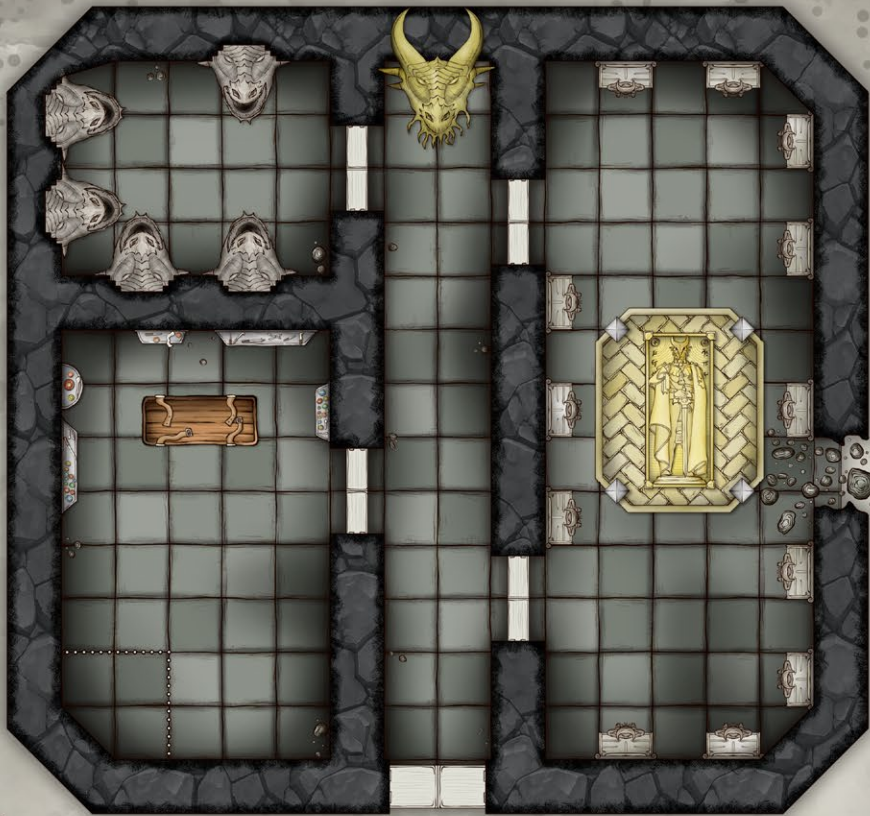

1 square = 5 feet

Korrington Academy

VICTOR LEZA MORENO

1 square = 5 feet

V
L
2020

1 Square = 5 Feet

1 Square = 5 Feet

(Top)

Side View

(Bottom)

VICTOR LEZA MORENO

1 square = 10 feet

Blade Queen's Throne

JACK KAISER

Hells' Heart

JACK KAISER