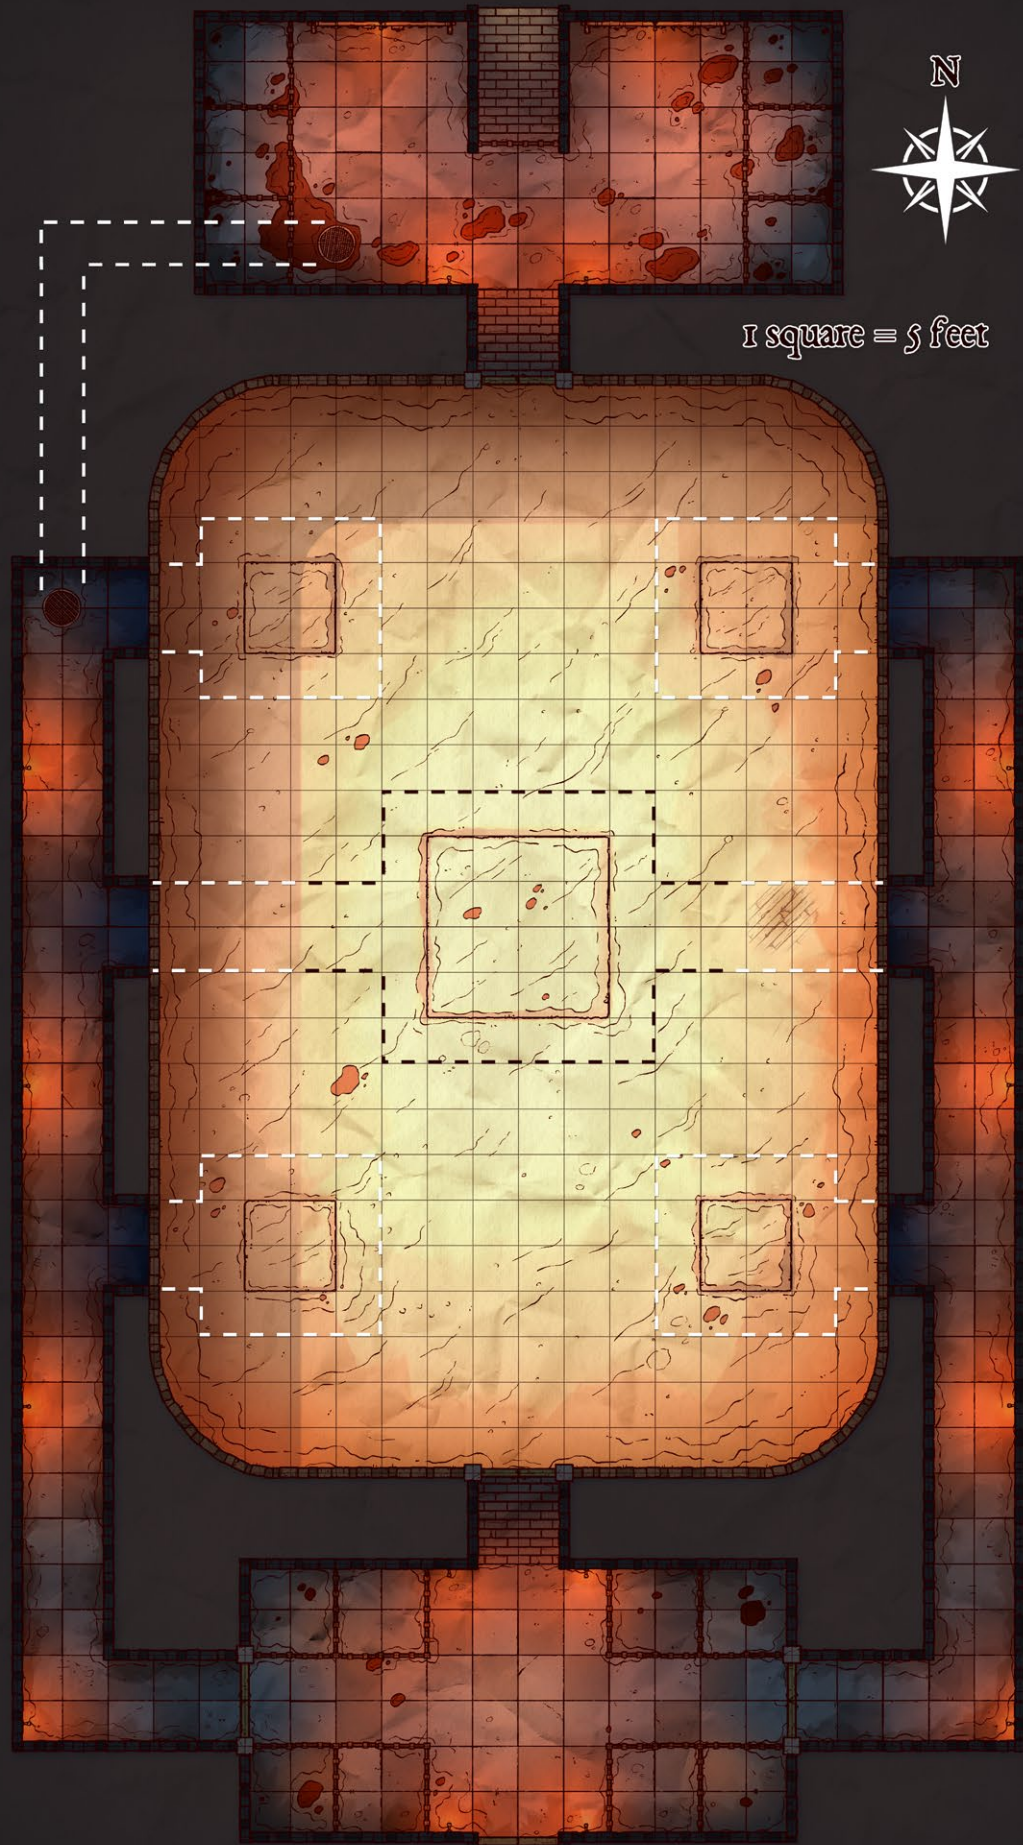

ENMANUEL MARTINEZ

1 square = 5 feet

1 Square = 5 feet

1 Square = 5 feet

1 square = 5 feet

JACK KAISER

1 Square = 5 feet

VICTOR LEZA MORENO

1 square = 5 feet

Korrington Academy

VICTOR LEZA MORENO

1 square = 5 feet

V
L
2020

1 Square = 5 Feet

1 Square = 5 Feet

(Top)

Side View

(Bottom)

VICTOR LEZA MORENO

1 square = 10 feet

Blade Queen's Throne

JACK KAISER

Hells' Heart

JACK KAISER