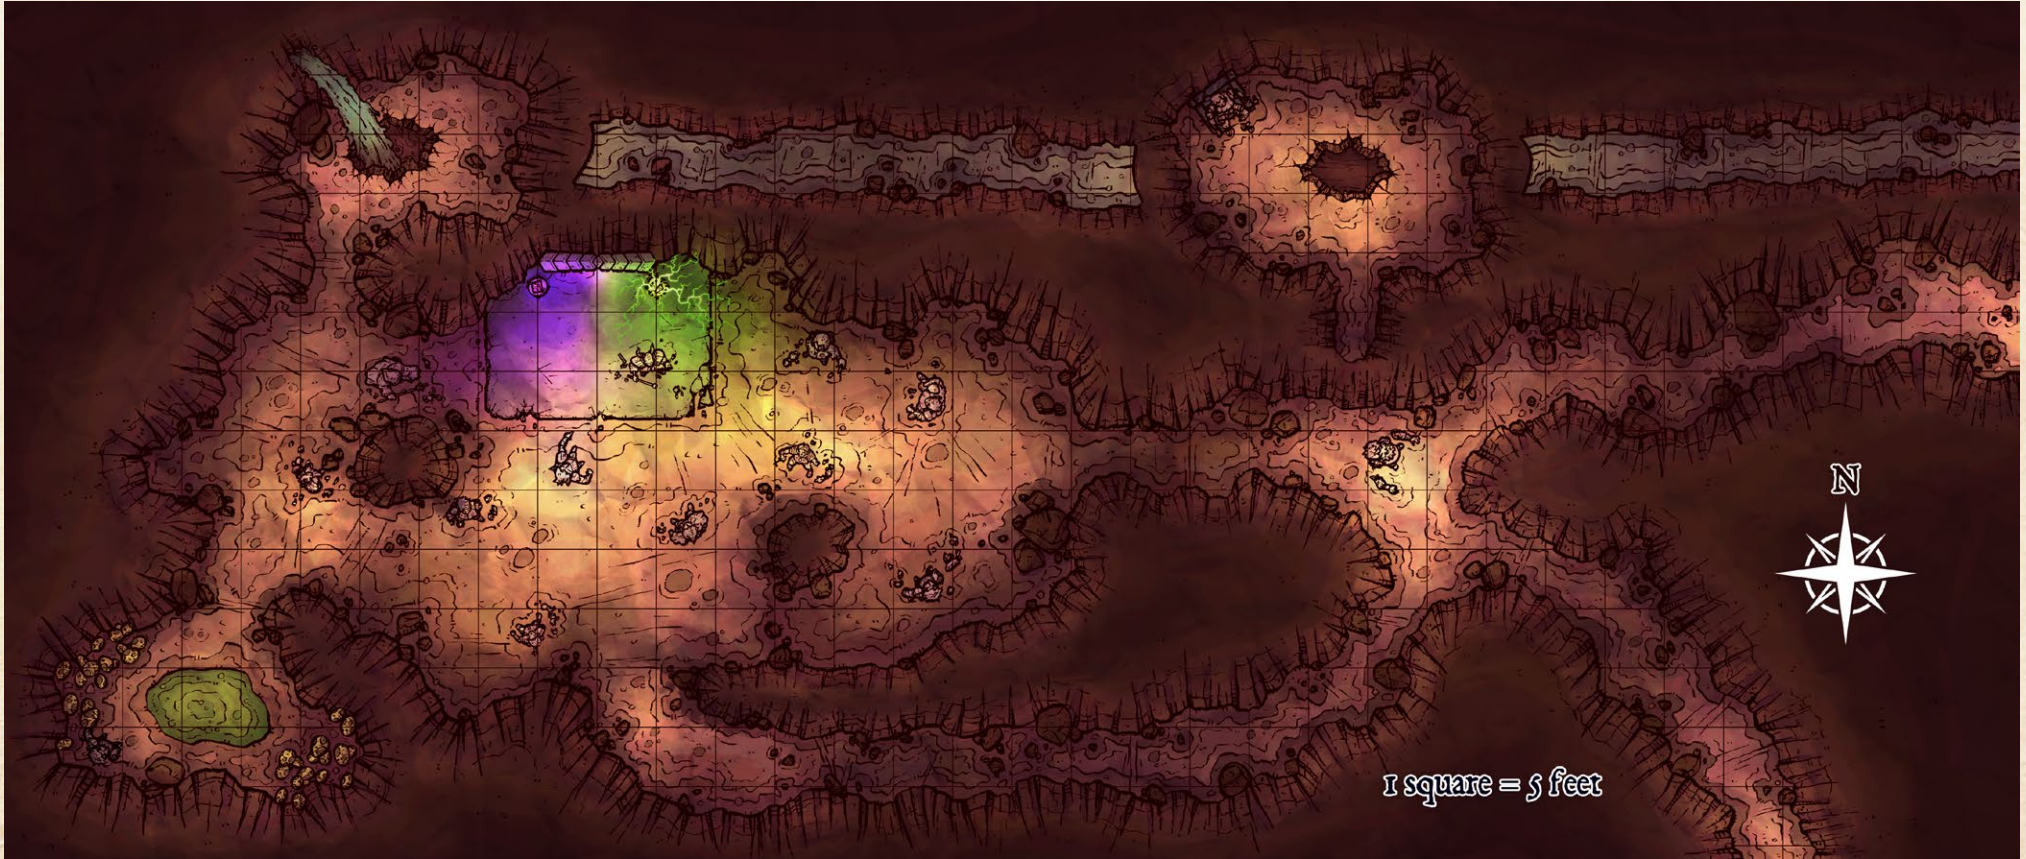

CARTOGRAPHY

Elven Tower, Diana Muñoz, Alex VanDerAa

COVER

Jack Kaiser

Caves of the Cockatrice	2	The Blood Palace	26
Temple of the Centipede Cult.....	4	Curse of Black Ice	28
The Lair of Lord Whiskers	6	Korrington Academy	30
Last Call at Nevermind.....	8	The Remembered God	32
Nature's Rage	10	Dragon Mummy's Rage	34
Ashsnarl's Secrets	12	Valentyne's Legacy	36
Sticky Toffee	14	The World Eater	38
Bumpy Ride.....	16	The Forge of Sizzle Death	40
The Lamia Job	18	Blade Queen's Throne	42
Ithrix Blackbile.....	20	Hells' Heart.....	44
Those Who Are About to Die	22	Put the Monster Back.....	46
Zengran's Game	24		

ALLIE BRIGGS

Caves of the Cockatrice

1 square = 5 feet

BRIGGS

The Lair of Lord Whiskers

Last Call at Nevermind

XAVIER BEAUDLET

Nature's Rage

ENMANUEL MARTINEZ

1 square = 5 feet

1 Square = 5 feet

1 Square = 5 feet

1 square = 5 feet

JACK KAISER

1 Square = 5 feet

VICTOR LEZA MORENO

Side View

(Bottom)

VICTOR LEZA MORENO

1 square = 10 feet

Blade Queen's Throne

JACK KAISER

Hells' Heart

JACK KAISER