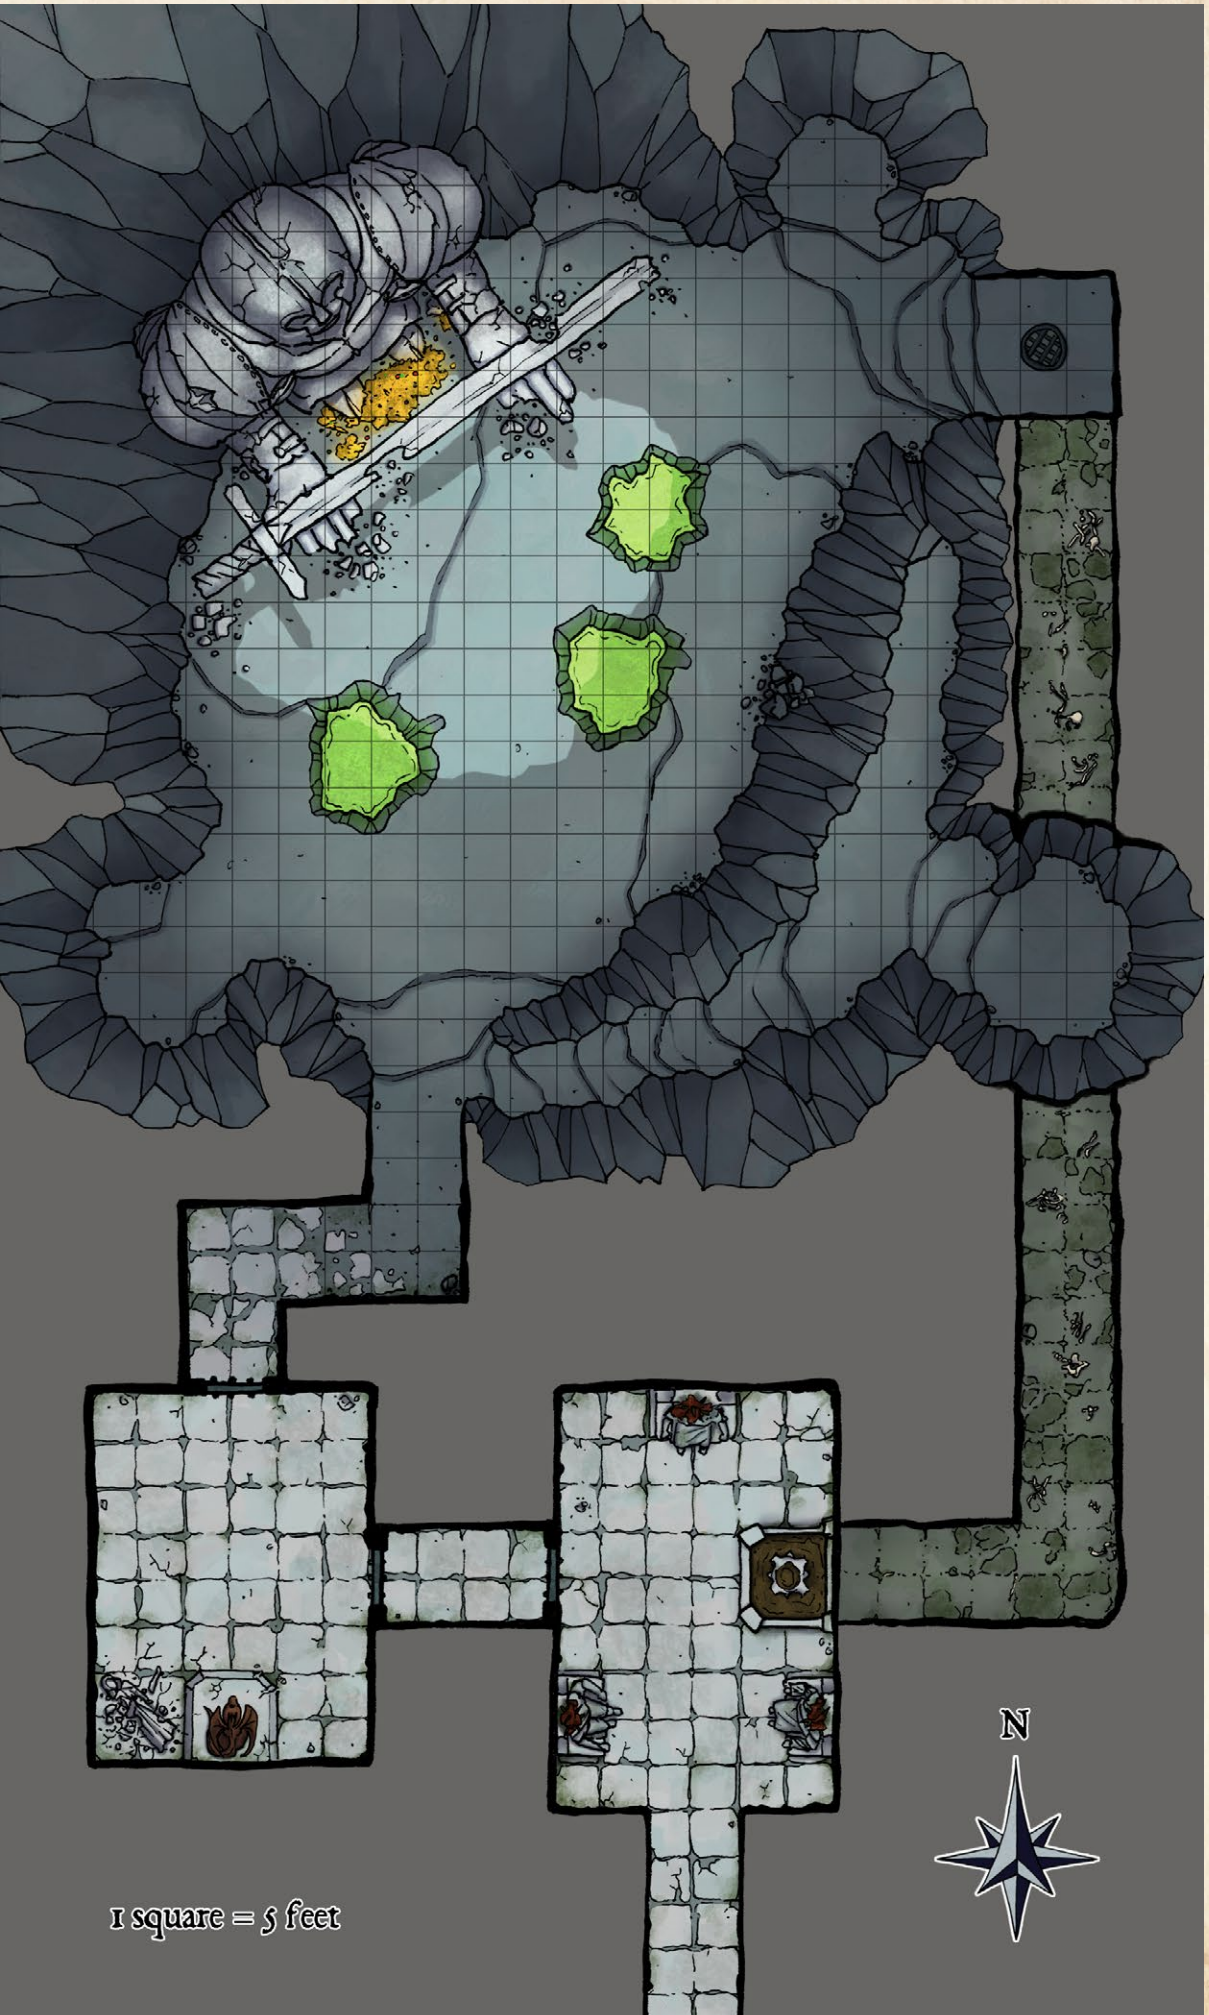

ENMANUEL MARTINEZ

1 square = 5 feet

1 Square = 5 feet

1 Square = 5 feet

1 square = 5 feet

JACK KAISER

1 Square = 5 feet

VICTOR LEZA MORENO

1 square = 5 feet

Korrington Academy

VICTOR LEZA MORENO

1 square = 5 feet

V
L
2020

1 Square = 5 Feet

1 Square = 5 Feet

(Top)

Side View

(Bottom)

VICTOR LEZA MORENO

1 square = 10 feet

Blade Queen's Throne

JACK KAISER

Hells' Heart

JACK KAISER

1 Square = 10 Feet

Put the Monster Back