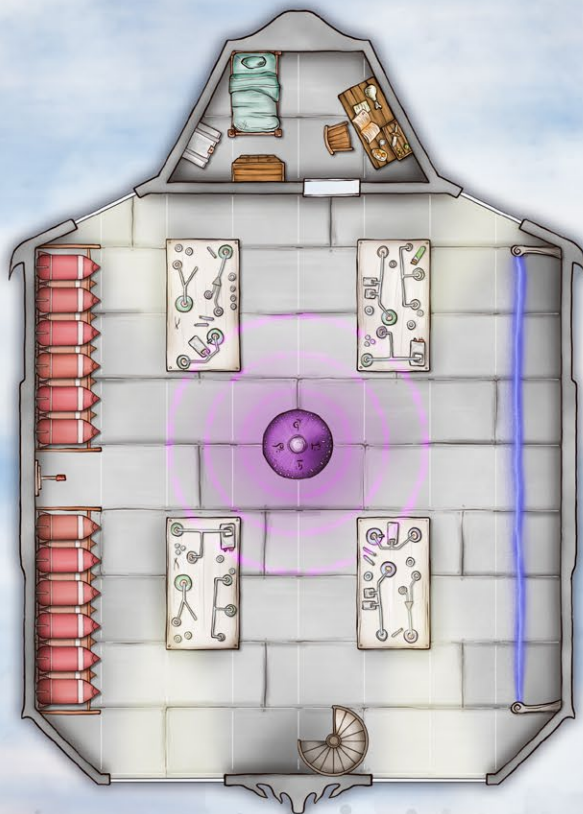

ENMANUEL MARTINEZ

1 square = 5 feet

1 Square = 5 feet

1 Square = 5 feet

1 square = 5 feet

JACK KAISER

1 Square = 5 feet

VICTOR LEZA MORENO

1 square = 5 feet

Korrington Academy

VICTOR LEZA MORENO

1 square = 5 feet

V
L
2020

1 Square = 5 Feet

1 Square = 5 Feet

(Top)

Side View

(Bottom)

VICTOR LEZA MORENO

1 square = 10 feet

Blade Queen's Throne

JACK KAISER

Hells' Heart

JACK KAISER

1 Square = 10 Feet

Put the Monster Back