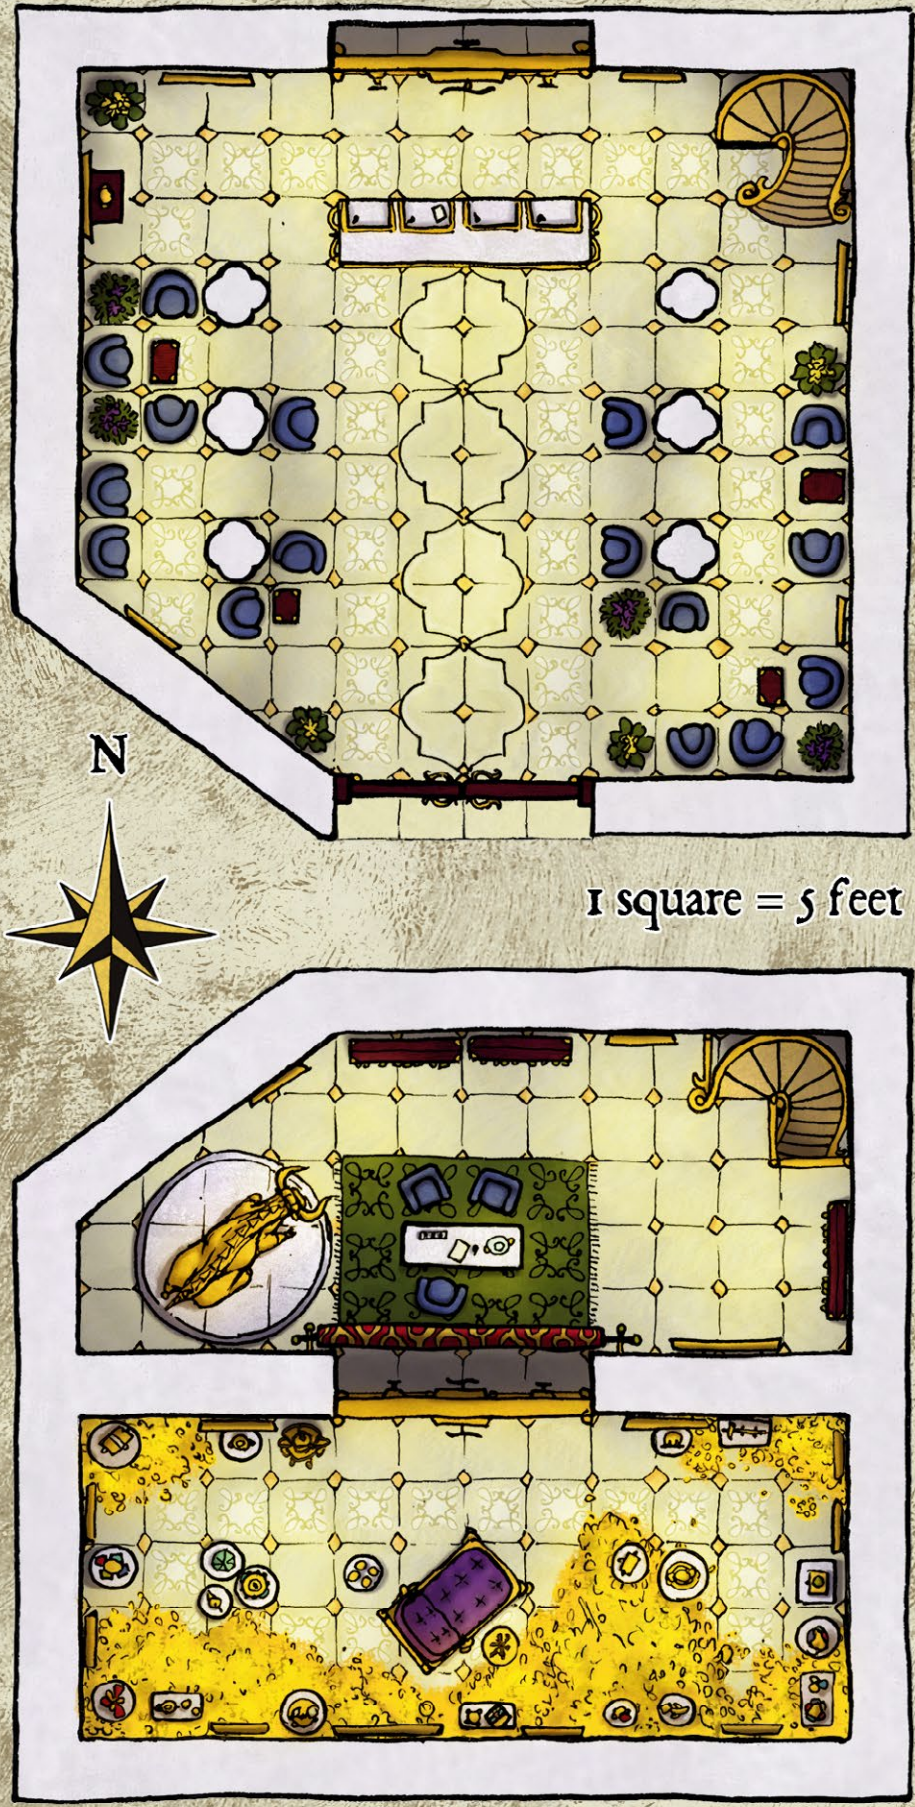

ENMANUEL MARTINEZ

1 square = 5 feet

1 Square = 5 feet

1 Square = 5 feet

1 square = 5 feet

JACK KAISER

1 Square = 5 feet

VICTOR LEZA MORENO

1 square = 5 feet

Korrington Academy

VICTOR LEZA MORENO

1 square = 5 feet

V
L
2020

1 Square = 5 Feet

1 Square = 5 Feet

(Top)

Side View

(Bottom)

VICTOR LEZA MORENO

1 square = 10 feet

Blade Queen's Throne

JACK KAISER

Hells' Heart

JACK KAISER

1 Square = 10 Feet

Put the Monster Back