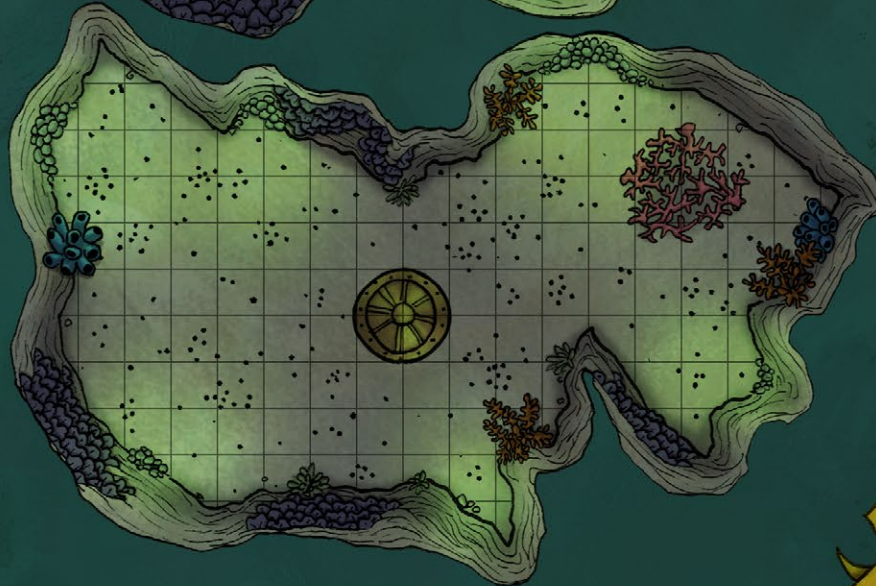

ENMANUEL MARTINEZ

1 square = 5 feet

1 Square = 5 feet

1 Square = 5 feet

1 square = 5 feet

JACK KAISER

1 Square = 5 feet

VICTOR LEZA MORENO

1 square = 5 feet

Korrington Academy

VICTOR LEZA MORENO

1 square = 5 feet

V
L
2020

1 Square = 5 Feet

1 Square = 5 Feet

(Top)