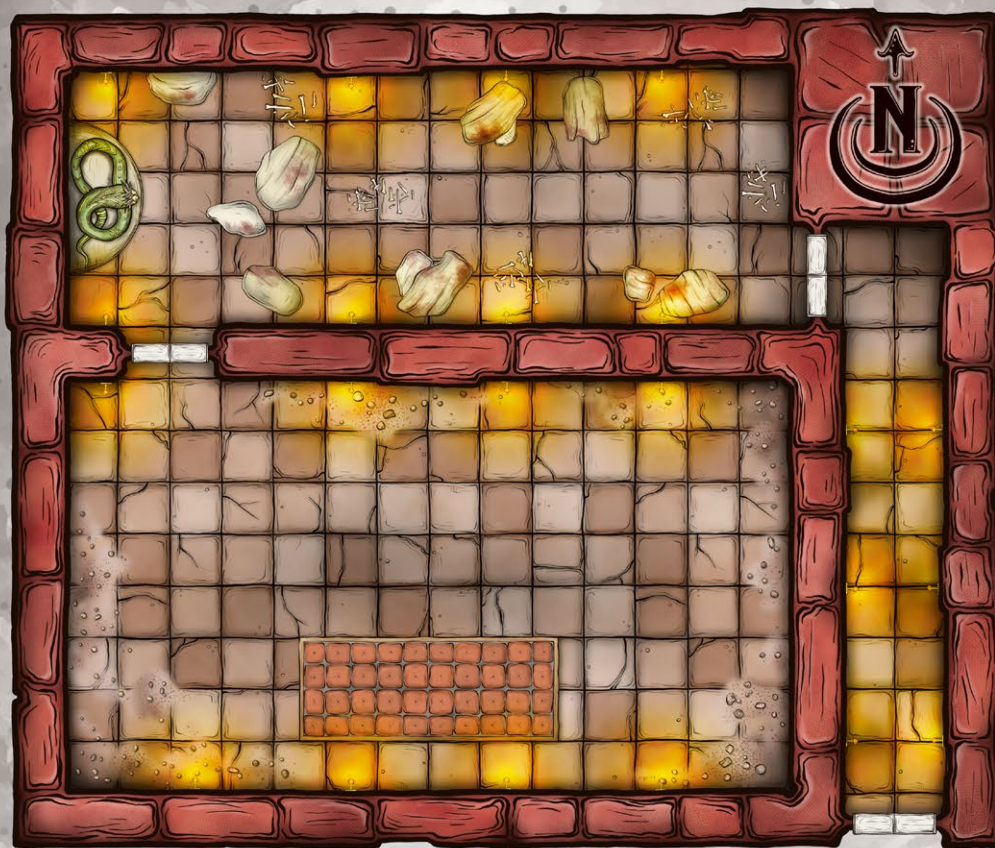

ALLIE BRIGGS

Caves of the Cockatrice

1 square = 5 feet

BRIGGS

The Lair of Lord Whiskers

Last Call at Nevermind

XAVIER BEAUDLET

Nature's Rage

ENMANUEL MARTINEZ

1 square = 5 feet

1 Square = 5 feet

1 Square = 5 feet

1 square = 5 feet

JACK KAISER

1 Square = 5 feet

VICTOR LEZA MORENO

1 square = 5 feet

Korrington Academy

VICTOR LEZA MORENO

1 square = 5 feet

V
L
2020

1 Square = 5 Feet

1 Square = 5 Feet

(Top)

Side View

(Bottom)

VICTOR LEZA MORENO

1 square = 10 feet

Blade Queen's Throne

JACK KAISER

Hells' Heart

JACK KAISER