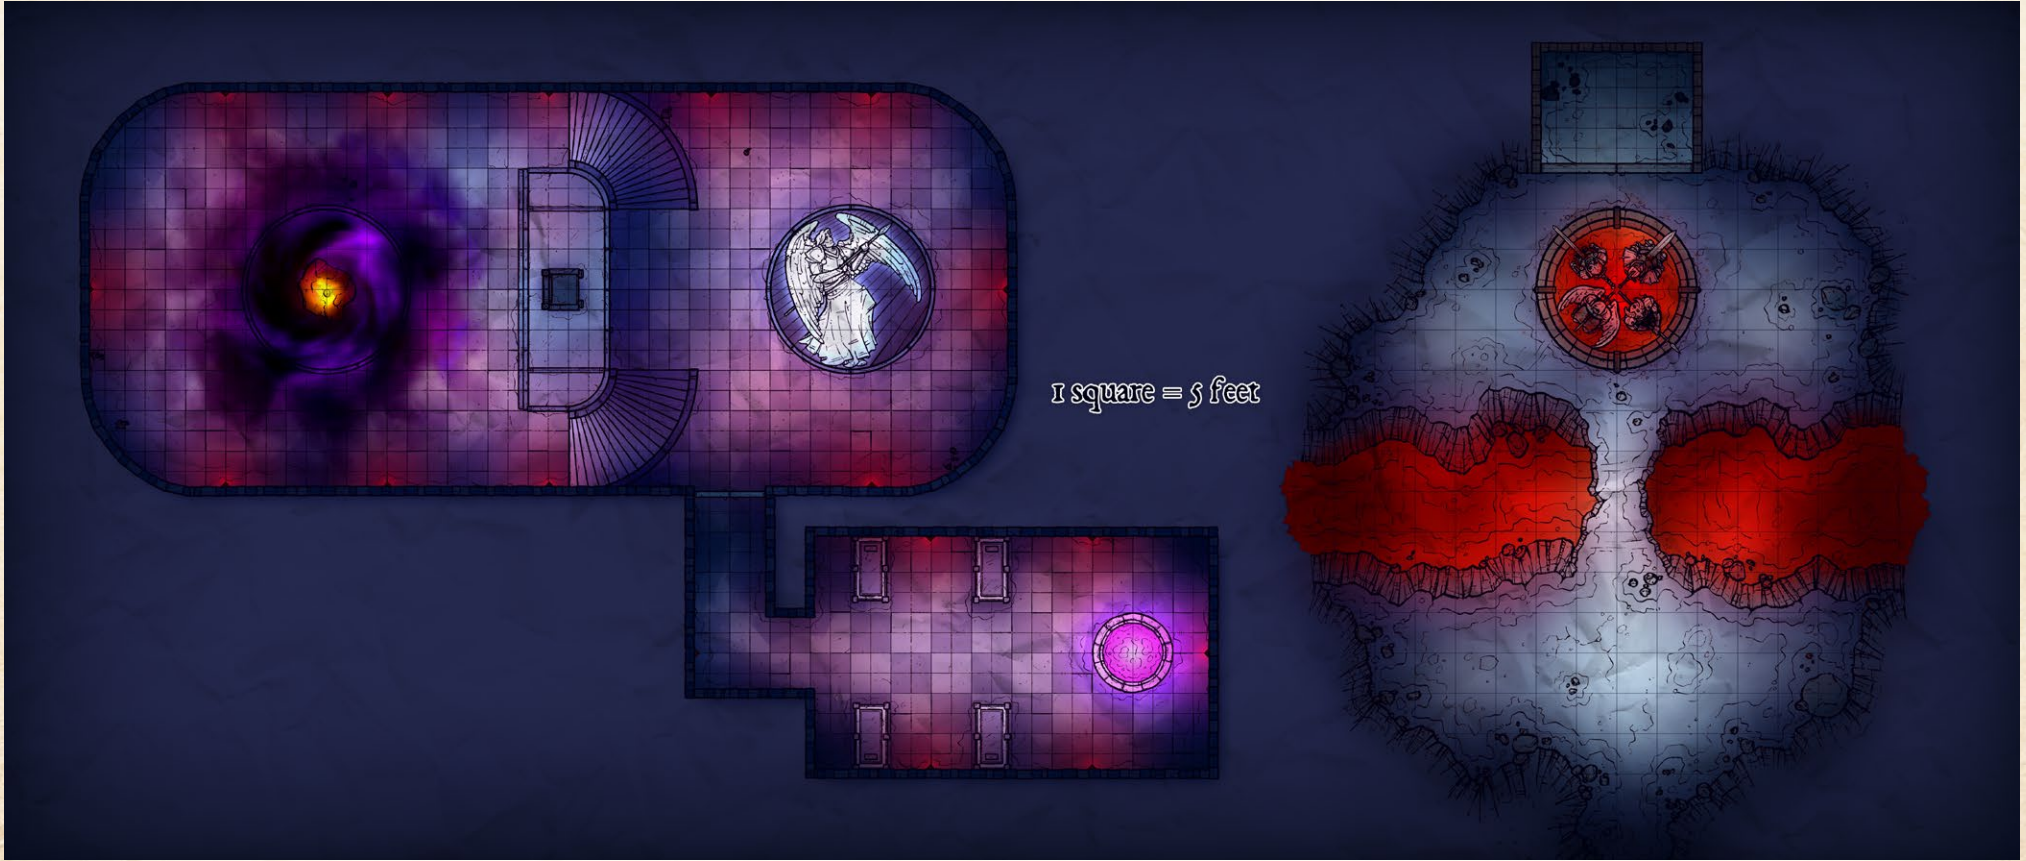

Side View

(Bottom)

VICTOR LEZA MORENO

1 square = 10 feet

Blade Queen's Throne

JACK KAISER

Hells' Heart

JACK KAISER

1 Square = 10 Feet

Put the Monster Back