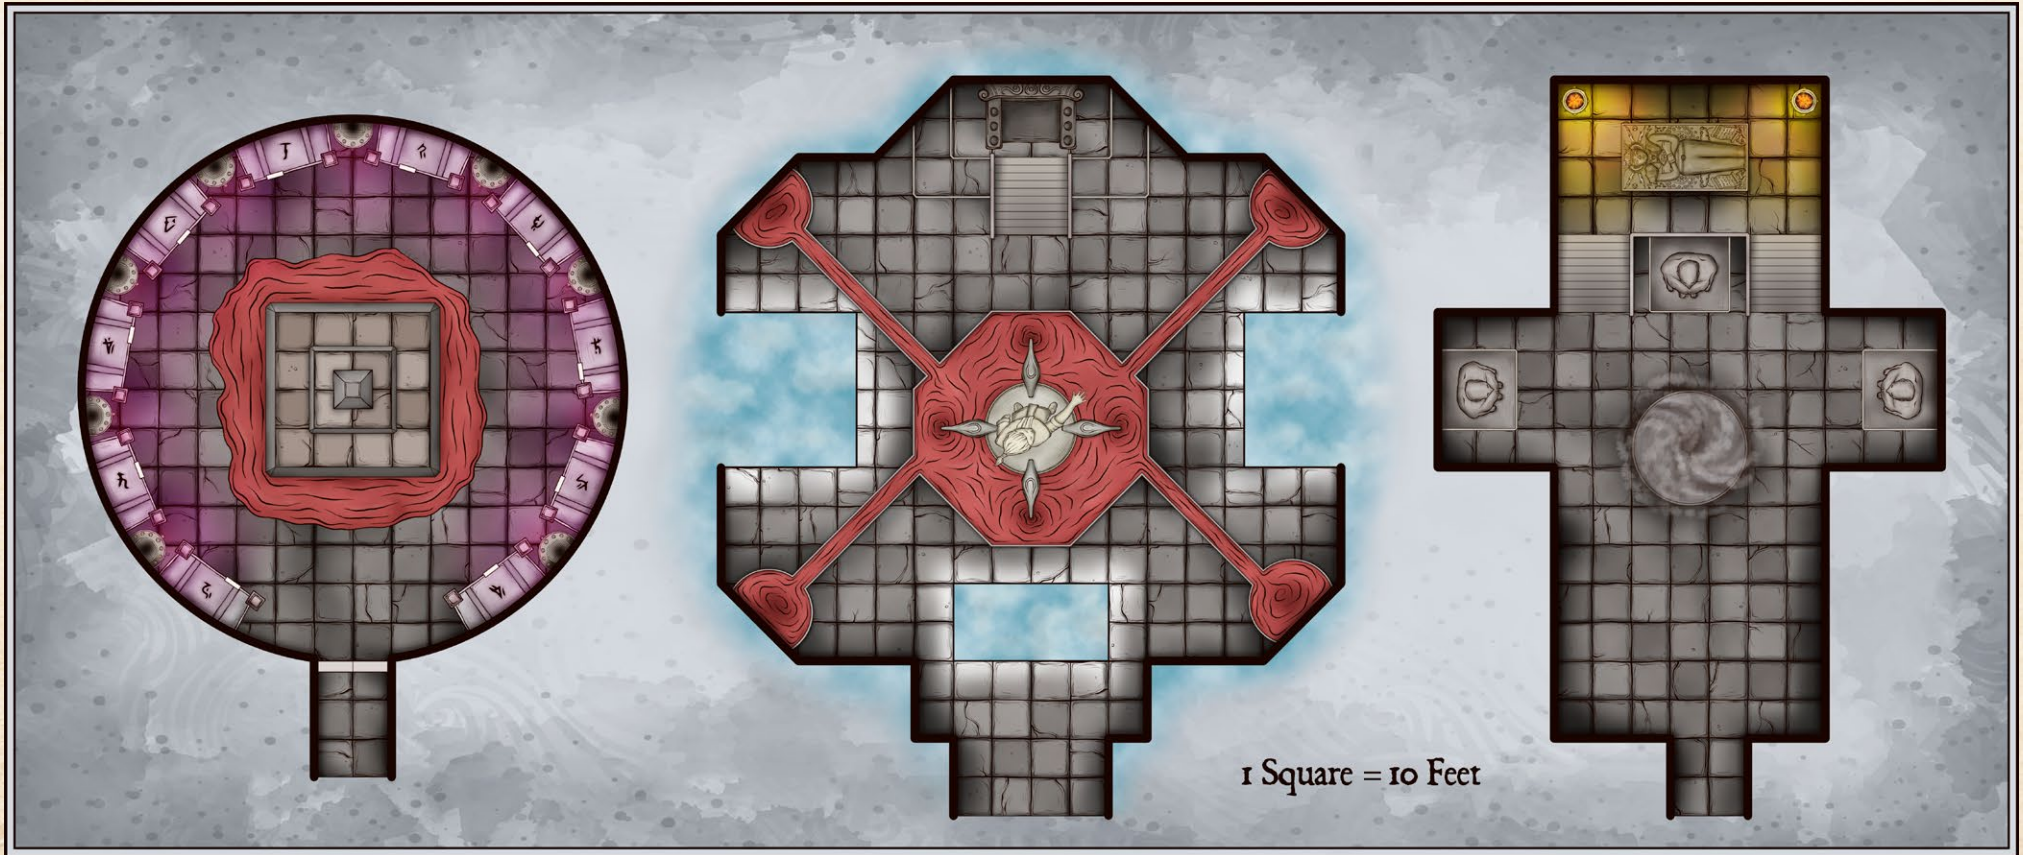

1 square = 5 feet

Korrington Academy

VICTOR LEZA MORENO

1 square = 5 feet

V
L
2020

1 Square = 5 Feet

1 Square = 5 Feet

(Top)

Side View

(Bottom)

VICTOR LEZA MORENO

1 square = 10 feet

Blade Queen's Throne

JACK KAISER

Hells' Heart

JACK KAISER

1 Square = 10 Feet

Put the Monster Back