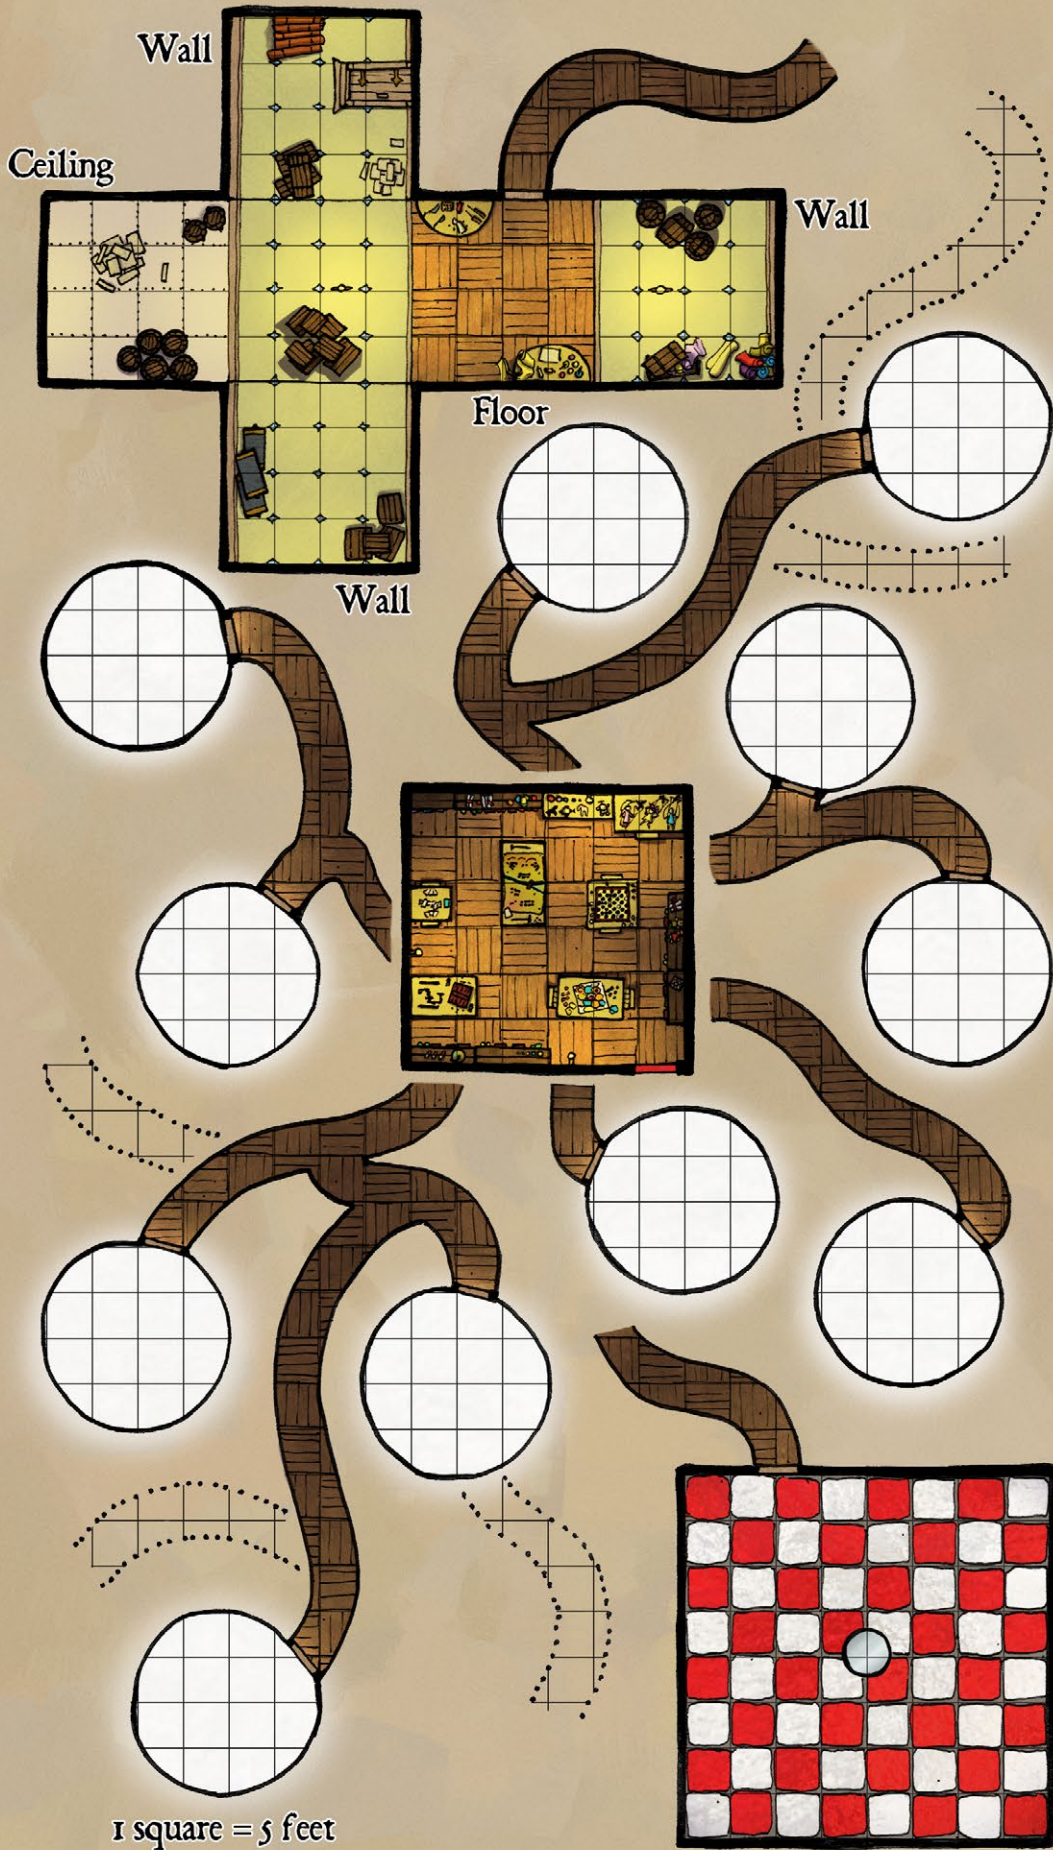

ENMANUEL MARTINEZ

1 square = 5 feet

1 Square = 5 feet

1 Square = 5 feet

1 square = 5 feet

JACK KAISER

1 Square = 5 feet

VICTOR LEZA MORENO

1 square = 5 feet

Korrington Academy

VICTOR LEZA MORENO

1 square = 5 feet

V
L
2020

1 Square = 5 Feet

1 Square = 5 Feet

(Top)

Side View

(Bottom)

VICTOR LEZA MORENO

1 square = 10 feet

Blade Queen's Throne

JACK KAISER

Hells' Heart

JACK KAISER

1 Square = 10 Feet

Put the Monster Back