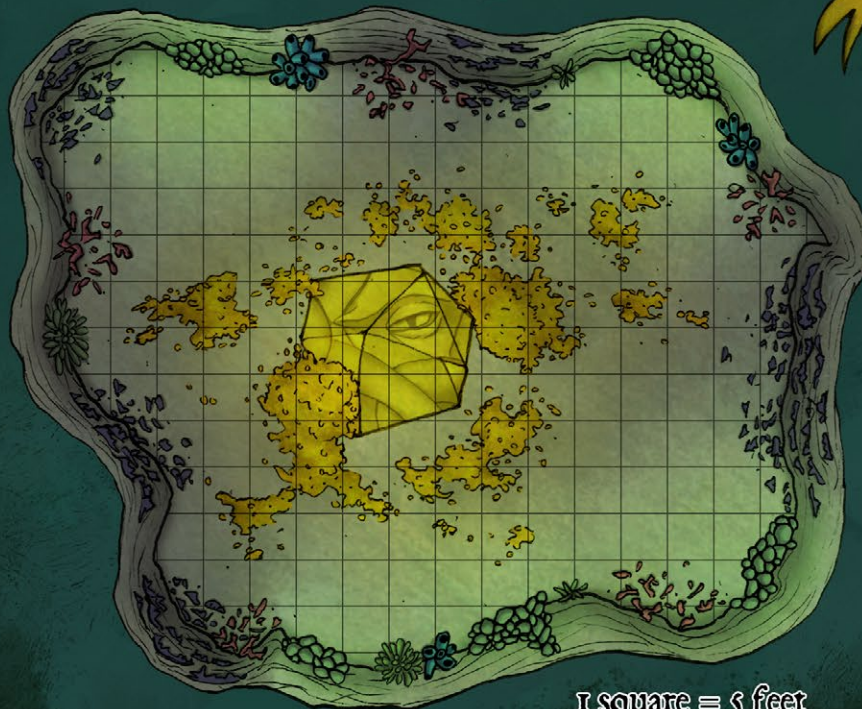

ENMANUEL MARTINEZ

1 square = 5 feet

1 Square = 5 feet

1 Square = 5 feet

1 square = 5 feet

JACK KAISER

1 Square = 5 feet

VICTOR LEZA MORENO

1 square = 5 feet

Korrington Academy

VICTOR LEZA MORENO

1 square = 5 feet

V
L
2020

1 Square = 5 Feet

1 Square = 5 Feet

(Top)

Side View

(Bottom)

VICTOR LEZA MORENO

1 square = 10 feet

Blade Queen's Throne

JACK KAISER

Hells' Heart

JACK KAISER