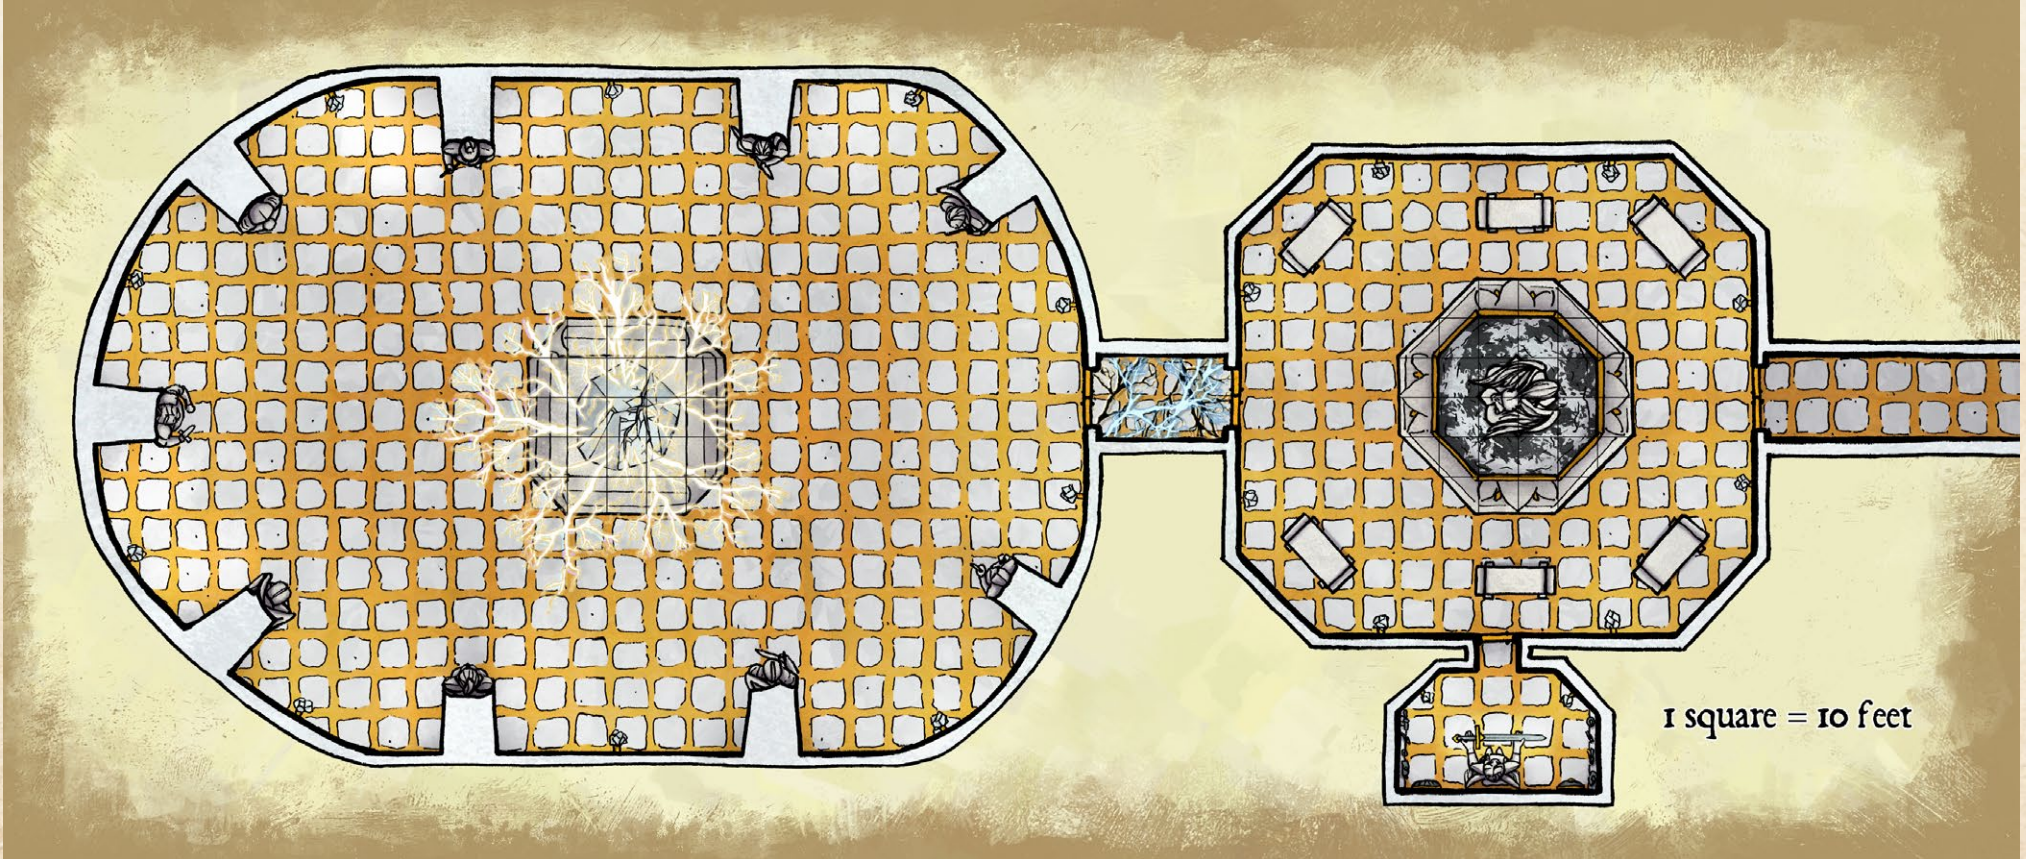

1 square = 5 feet

Korrington Academy

VICTOR LEZA MORENO

1 square = 5 feet

V
L
2020

1 Square = 5 Feet

1 Square = 5 Feet

(Top)

Side View

(Bottom)

VICTOR LEZA MORENO

1 square = 10 feet

Blade Queen's Throne

JACK KAISER

Hells' Heart

JACK KAISER

1 Square = 10 Feet

Put the Monster Back