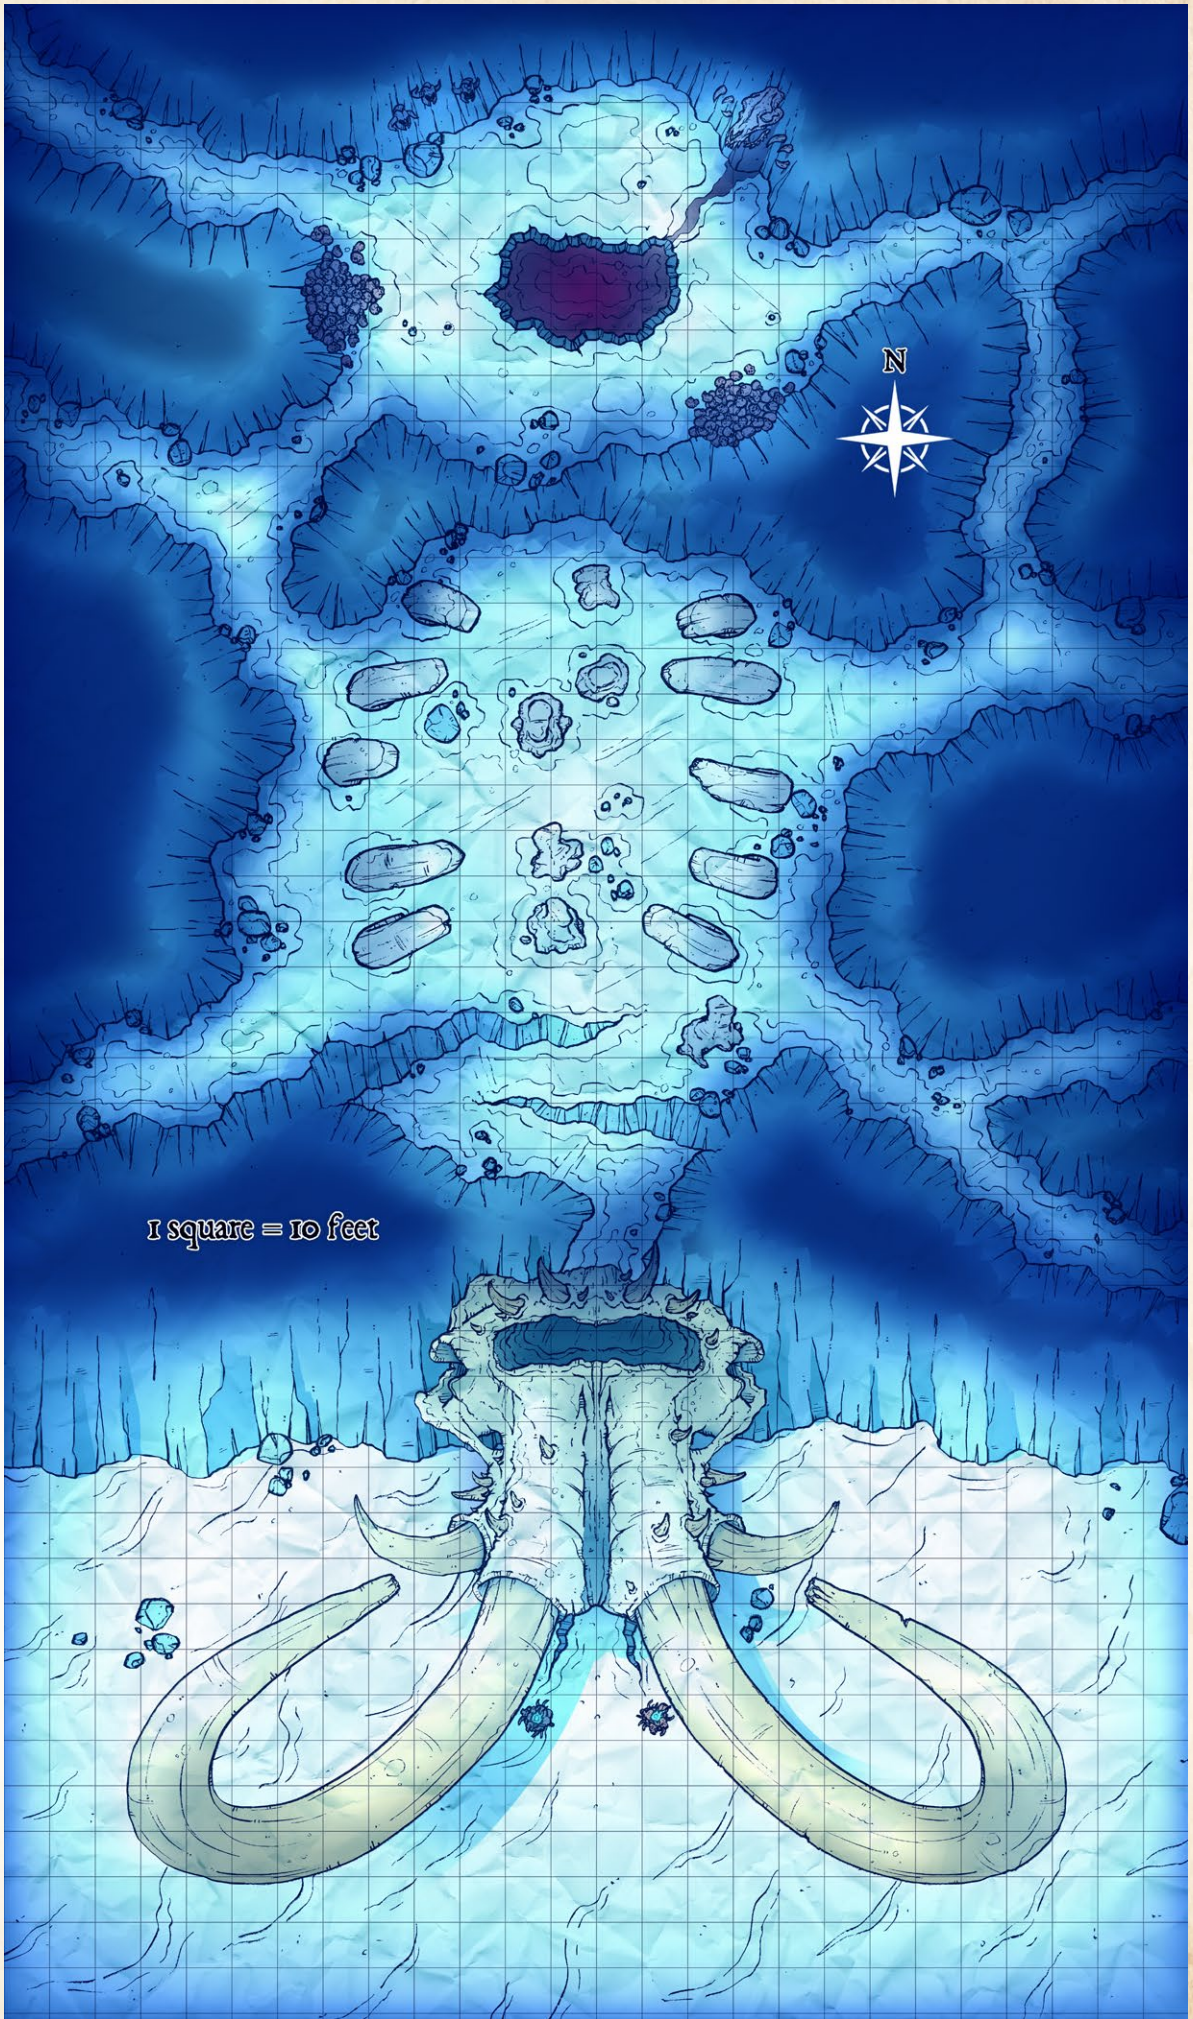

ALLIE BRIGGS

Caves of the Cockatrice

1 square = 5 feet

BRIGGS

The Lair of Lord Whiskers

Last Call at Nevermind

XAVIER BEAUDLET

Nature's Rage

ENMANUEL MARTINEZ

1 square = 5 feet

1 Square = 5 feet

1 Square = 5 feet

1 square = 5 feet

JACK KAISER

1 Square = 5 feet

VICTOR LEZA MORENO

1 square = 5 feet

Korrington Academy

VICTOR LEZA MORENO

1 square = 5 feet

V
L
2020

1 Square = 5 Feet

1 Square = 5 Feet

(Top)

Side View

(Bottom)

VICTOR LEZA MORENO

1 square = 10 feet

Blade Queen's Throne

JACK KAISER

Hells' Heart

JACK KAISER