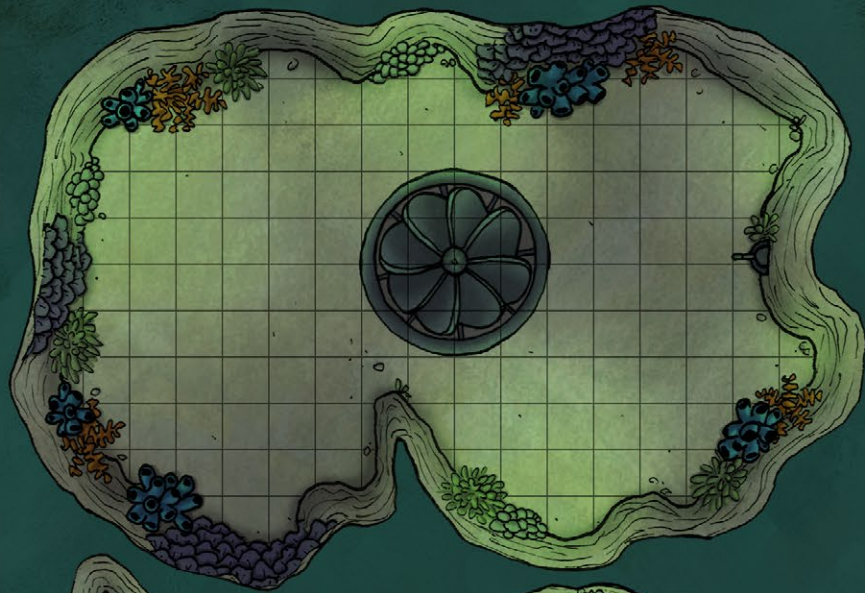

ENMANUEL MARTINEZ

1 square = 5 feet

1 Square = 5 feet

1 Square = 5 feet

1 square = 5 feet

JACK KAISER

1 Square = 5 feet

VICTOR LEZA MORENO

1 square = 5 feet

Korrington Academy

VICTOR LEZA MORENO

1 square = 5 feet

V
L
2020

1 Square = 5 Feet

1 Square = 5 Feet

(Top)

Side View

(Bottom)

VICTOR LEZA MORENO

1 square = 10 feet

Blade Queen's Throne

JACK KAISER

Hells' Heart

JACK KAISER