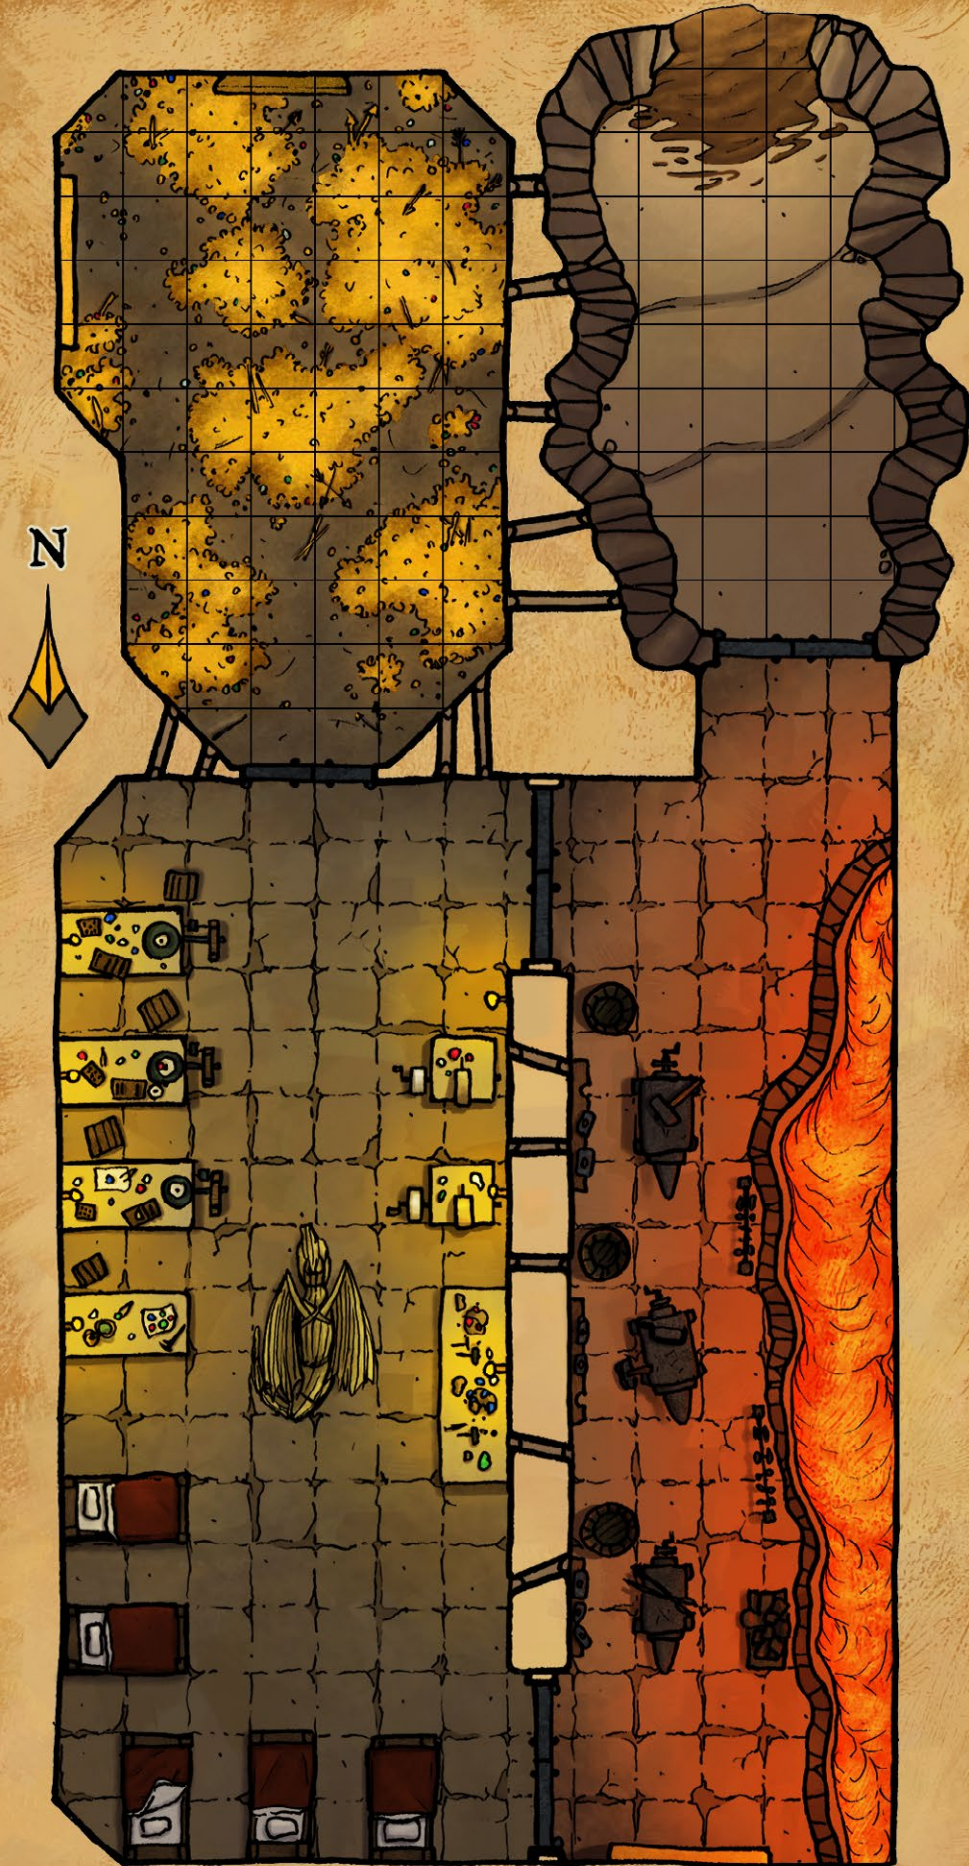

Side View

(Bottom)

VICTOR LEZA MORENO

1 square = 10 feet

Blade Queen's Throne

JACK KAISER

Hells' Heart

JACK KAISER

1 Square = 10 Feet

Put the Monster Back