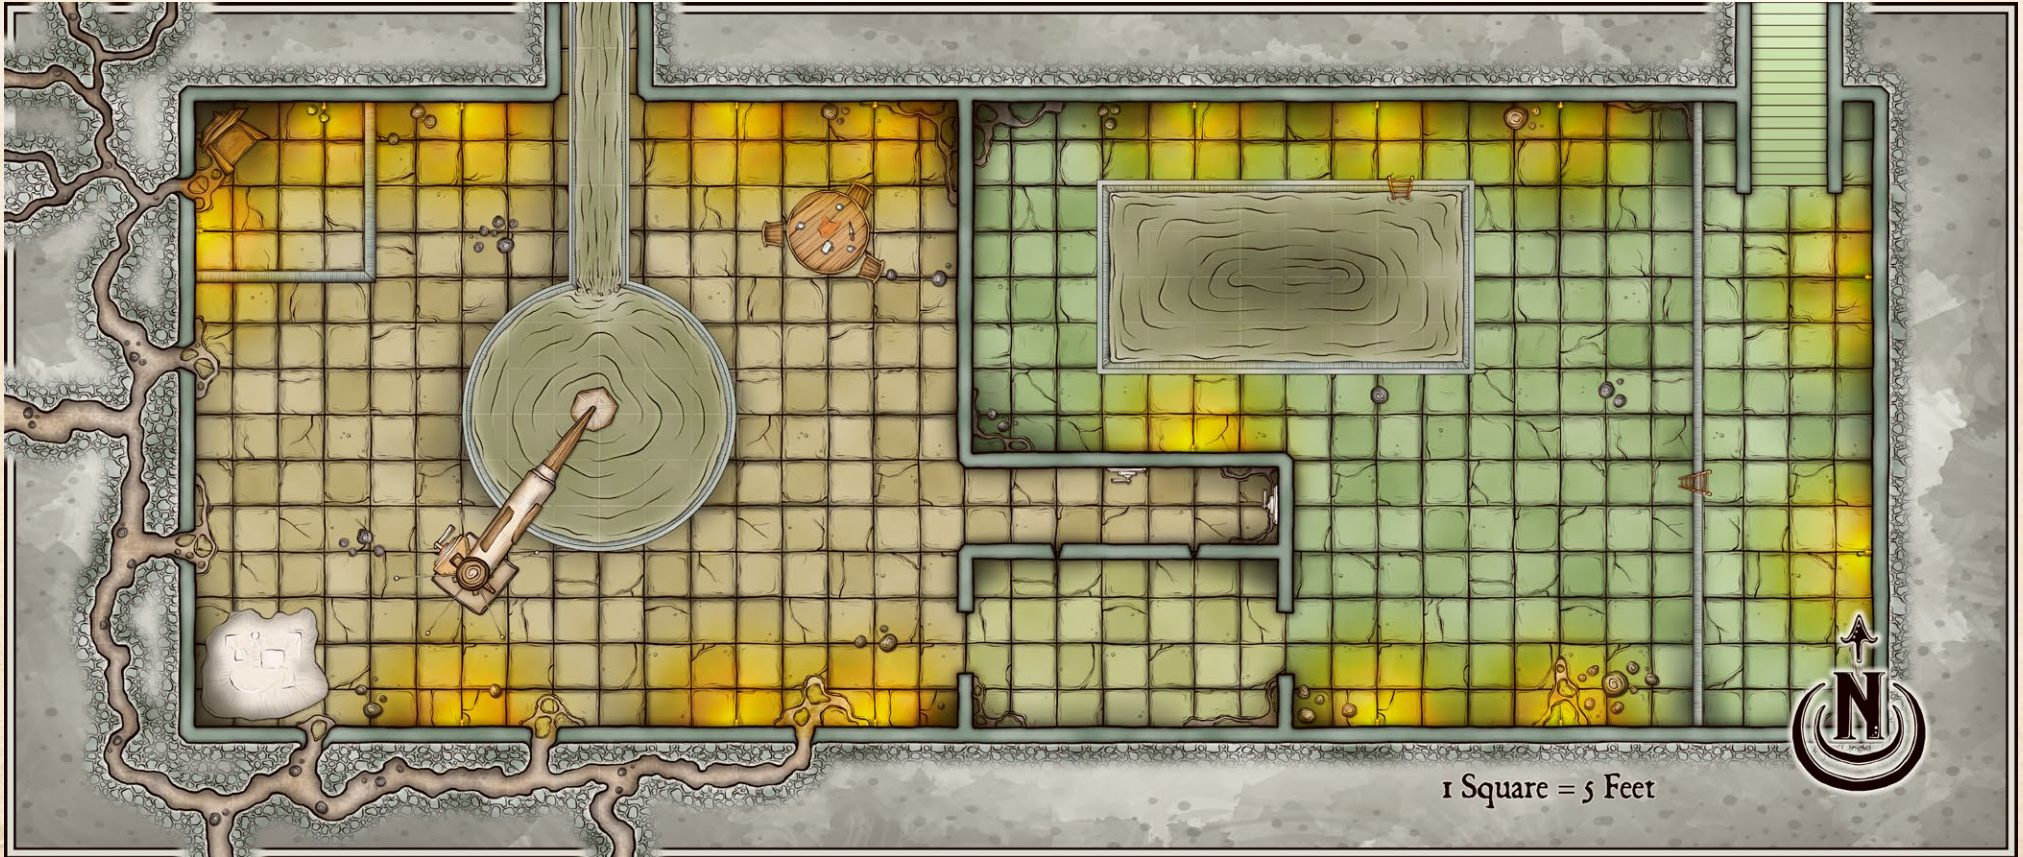

CARTOGRAPHY

Elven Tower, Diana Muñoz, Alex VanDerAa

COVER

Jack Kaiser

Caves of the Cockatrice	2	The Blood Palace	26
Temple of the Centipede Cult.....	4	Curse of Black Ice	28
The Lair of Lord Whiskers	6	Korrington Academy	30
Last Call at Nevermind.....	8	The Remembered God	32
Nature's Rage	10	Dragon Mummy's Rage	34
Ashsnarl's Secrets	12	Valentyne's Legacy	36
Sticky Toffee	14	The World Eater	38
Bumpy Ride.....	16	The Forge of Sizzle Death	40
The Lamia Job	18	Blade Queen's Throne	42
Ithrix Blackbile.....	20	Hells' Heart.....	44
Those Who Are About to Die	22	Put the Monster Back.....	46
Zengran's Game	24		

ALLIE BRIGGS

Caves of the Cockatrice

1 square = 5 feet

BRIGGS

The Lair of Lord Whiskers

Last Call at Nevermind

XAVIER BEAUDLET

Nature's Rage

ENMANUEL MARTINEZ

1 square = 5 feet

1 Square = 5 feet

1 Square = 5 feet

1 square = 5 feet

JACK KAISER

1 Square = 5 feet

VICTOR LEZA MORENO

Side View

(Bottom)

VICTOR LEZA MORENO

1 square = 10 feet

Blade Queen's Throne

JACK KAISER

Hells' Heart

JACK KAISER