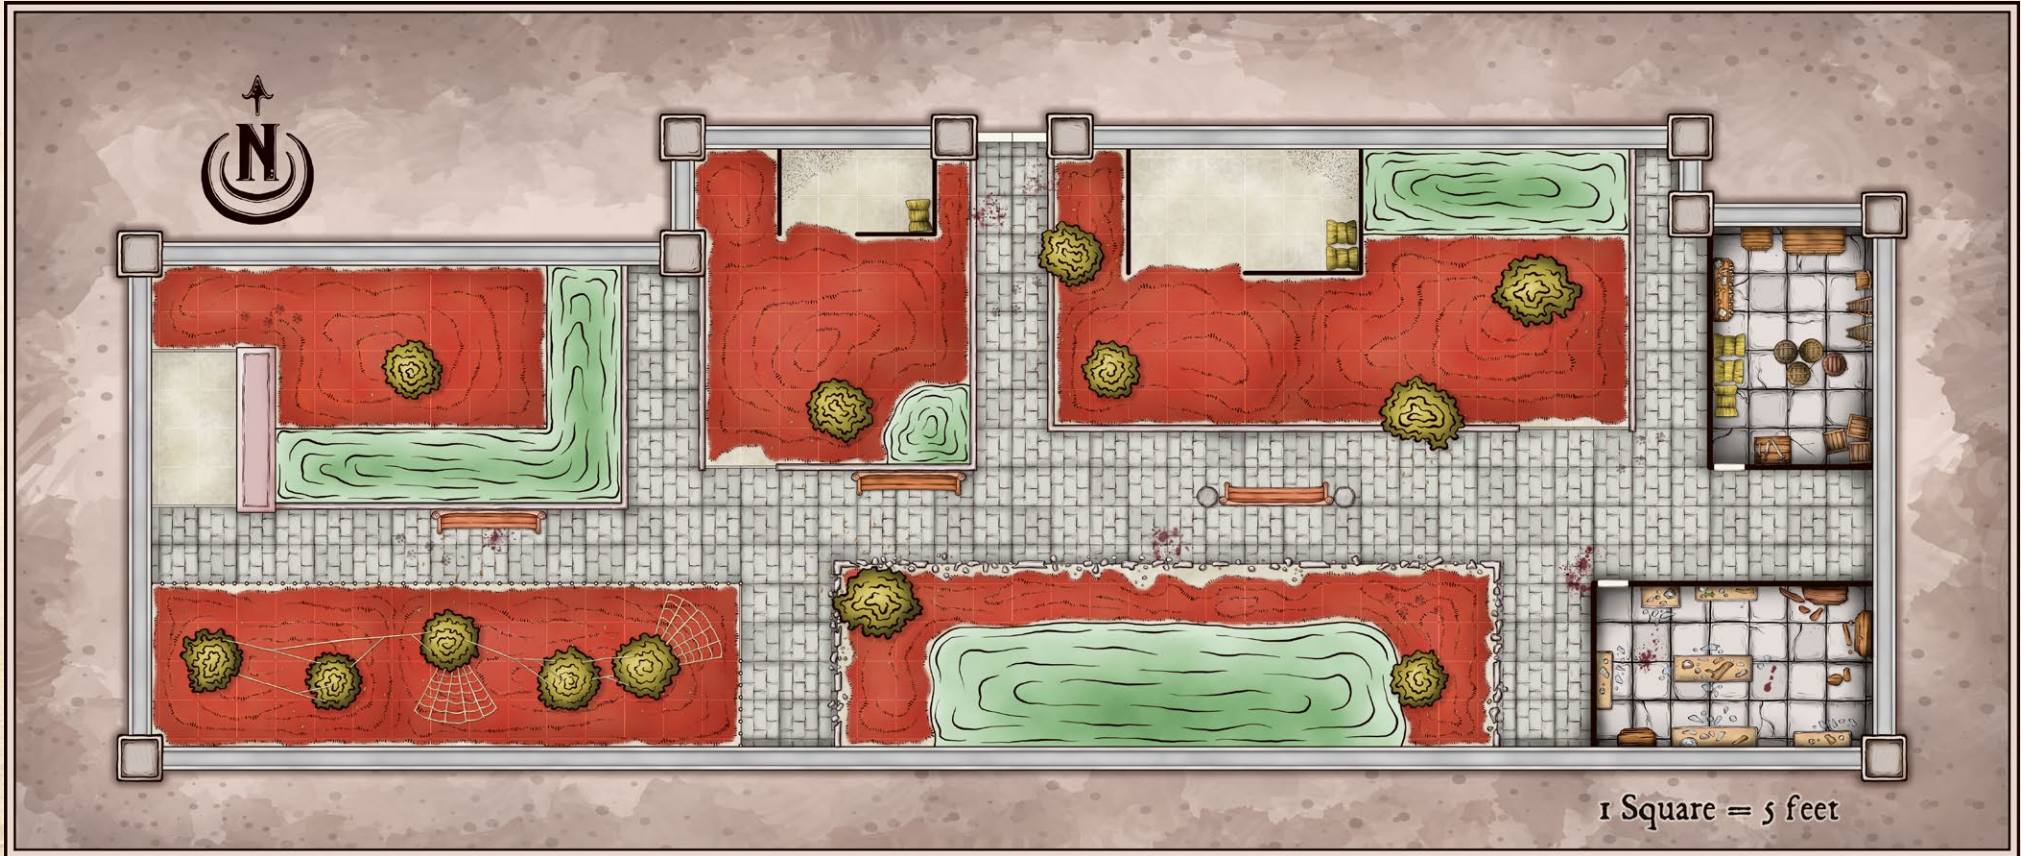

ALLIE BRIGGS

Caves of the Cockatrice

1 square = 5 feet

BRIGGS

The Lair of Lord Whiskers

Last Call at Nevermind

XAVIER BEAUDLET

Nature's Rage

ENMANUEL MARTINEZ

1 square = 5 feet

1 Square = 5 feet

1 Square = 5 feet

1 square = 5 feet

JACK KAISER

1 Square = 5 feet

VICTOR LEZA MORENO

1 square = 5 feet

Korrington Academy

VICTOR LEZA MORENO

1 square = 5 feet

V
L
2020

1 Square = 5 Feet

1 Square = 5 Feet

(Top)

Side View

(Bottom)

VICTOR LEZA MORENO

1 square = 10 feet

Blade Queen's Throne

JACK KAISER

Hells' Heart

JACK KAISER