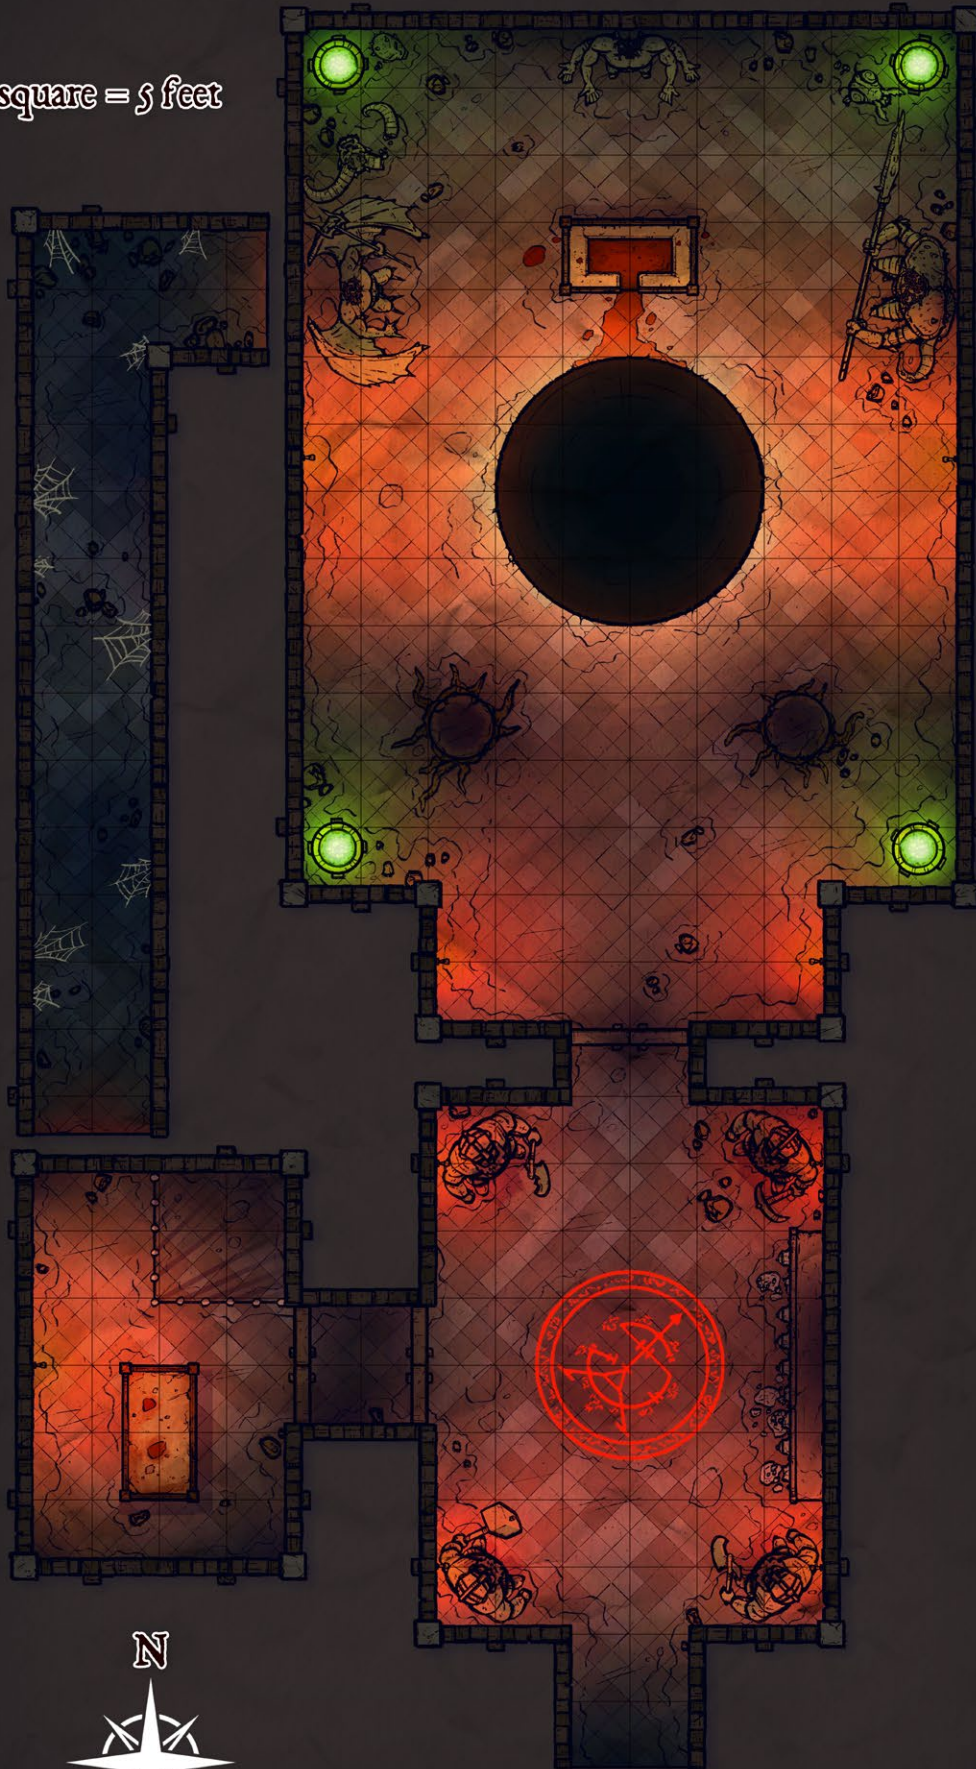

CARTOGRAPHY

Elven Tower, Diana Muñoz, Alex VanDerAa

COVER

Jack Kaiser

Caves of the Cockatrice	2	The Blood Palace	26
Temple of the Centipede Cult.....	4	Curse of Black Ice	28
The Lair of Lord Whiskers	6	Korrington Academy	30
Last Call at Nevermind.....	8	The Remembered God	32
Nature's Rage	10	Dragon Mummy's Rage	34
Ashsnarl's Secrets	12	Valentyne's Legacy	36
Sticky Toffee	14	The World Eater	38
Bumpy Ride.....	16	The Forge of Sizzle Death	40
The Lamia Job	18	Blade Queen's Throne	42
Ithrix Blackbile.....	20	Hells' Heart.....	44
Those Who Are About to Die	22	Put the Monster Back.....	46
Zengran's Game	24		

ALLIE BRIGGS

Caves of the Cockatrice

1 square = 5 feet

BRIGGS

The Lair of Lord Whiskers

Last Call at Nevermind

XAVIER BEAUDLET

Nature's Rage

ENMANUEL MARTINEZ

1 square = 5 feet

1 Square = 5 feet

1 Square = 5 feet

1 square = 5 feet

JACK KAISER

1 Square = 5 feet

VICTOR LEZA MORENO

Side View

(Bottom)

VICTOR LEZA MORENO

1 square = 10 feet

Blade Queen's Throne

JACK KAISER

Hells' Heart

JACK KAISER